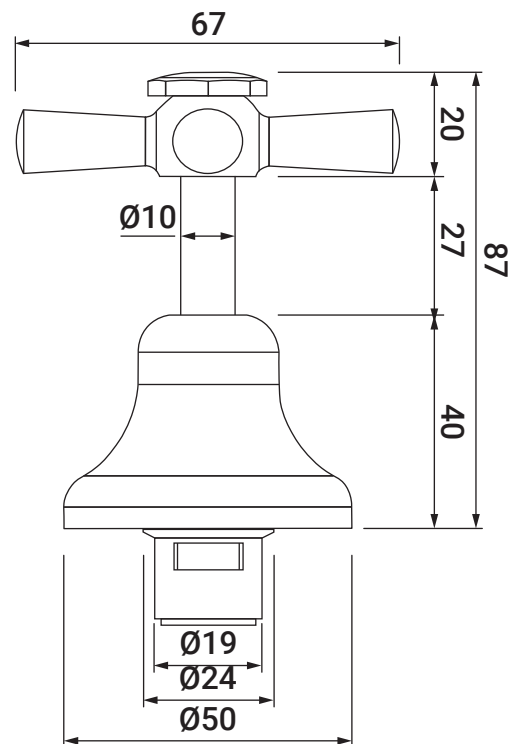

# EASY CLEAN BASIN TOP ASSEMBLY CHROME

SHM0297  
0595151

  
BASIN  
TAPWARE  
(HOB/VANITY)

- Ceramic disc spindles
- Easy to install
- 1/2 turn on/off function
- Come as a pair

 **12**  
Lead Free  
AS3718  
WM70002  
ApprovalMark  
MONTH  
WARRANTY

All dimensions in millimetres (mm) and subject to manufacturing tolerances.

Shaw & Mason