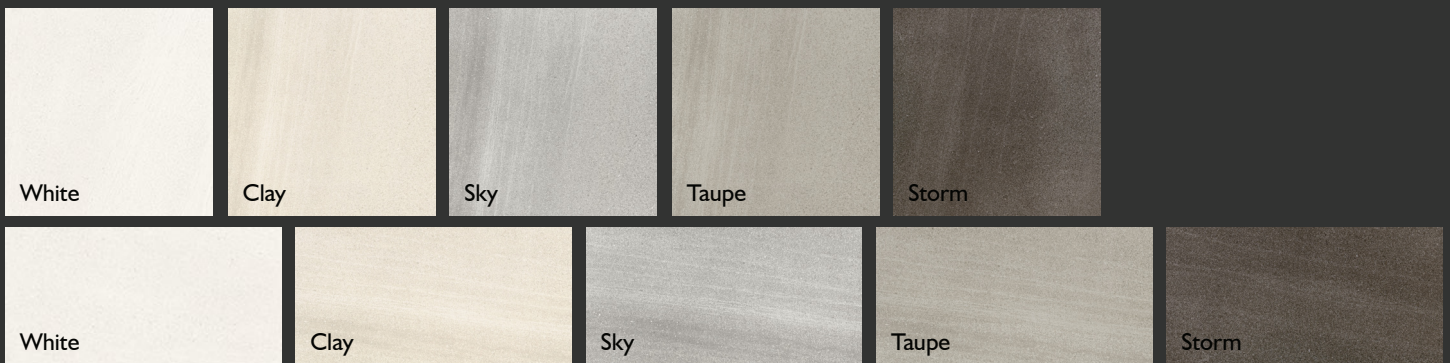

DESERT

CERAMIC WALL AND FLOOR TILE

- MAT**
MATT SURFACE
- P2**
P2 SLIP RATING
- P3**
P3 SLIP RATING
- LAP**
LAPPATO SURFACE
- GRT**
GRIT SURFACE
- P5**
P5 SLIP RATING
- CT**
CERAMIC TILE
- 
FLOOR AND WALL TILE
- 
PRESSED EDGE

Desert Taupe | 300x600mm

Colour

Range Information

Range	Desert
Style	Industrial
Finish	Matt, Lappato, Grit
Format	450x450mm 300x600mm
Edge	Pressed

Inspired by the gorgeous sandstone formations of the native Australian desert comes our exclusive Desert range of ceramic tiles. You'll escape to a paradise with our new range, taking you to a sand castle where magic exists and tiles are born.

DESERT

CERAMIC WALL AND FLOOR TILE

Features

Size	Colours					Finish			Edge Detail
	White	Clay	Sky	Taupe	Storm	Matt	Grit	Lappato	
300x600x8.8mm	•	•	•	•	•	•	•	•	Pressed
450x450x8.8mm	•	•	•	•	•	•	•	•	Pressed