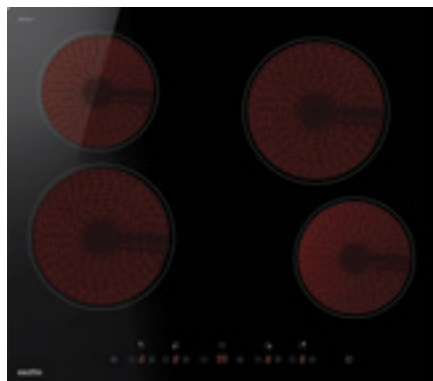

60cm Ceramic Cooktop with Knob Controls
ECC604K

- 4 cooking zones
- Side knob control operation
- Residual heat indicators
- Auto safety switch off
- 9 power levels

I/N: 0394818

90cm Ceramic Cooktop with Touch Controls
ECC905T

- 5 cooking zones (inc. 2 extendable)
- Residual heat indicators
- 9 power levels
- Auto safety switch off
- 99 min zone timer

I/N: 0394846

Flexibility=Efficiency

Extendable zones allow you to cook with a wider range of cookware sizes, giving you flexibility with your dishes & ensuring energy efficiency.

60cm Ceramic Cooktop with Touch Controls
ECC604T

- 4 cooking zones
- Residual heat indicators
- 9 power levels
- Auto safety switch off
- 99 min zone timer

I/N: 0394831

60cm Induction Cooktop with Touch Controls
ECI604T