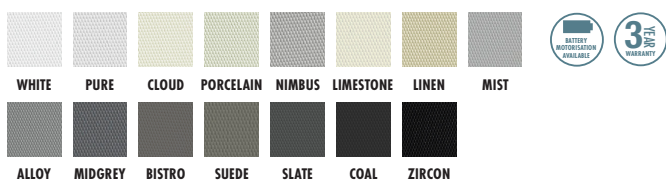

ESSENTIALS BLOCKOUT

SUITABLE All windows including WET areas **COLOURS** 15

FEATURES 89mm & 127mm wide blades, 99% UV protection

DIMENSIONS Expected Width between 400mm and 4377mm;
Expected Drop between 400mm and 3820mm