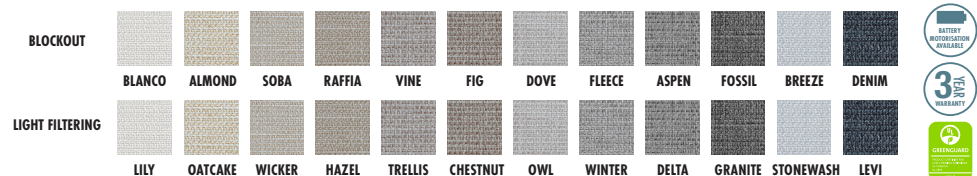

ASCOT BLOCKOUT AND LIGHT FILTERING

SUITABLE	Suitable for dry areas	COLOURS	6
FEATURES	Blockout and Light Filtering, Colour Co-Ordinated Foamed Acrylic Backing, 99% UV protection		
DIMENSIONS	Expected Width between 200mm and 2900mm Expected Drop between 400mm and 3000mm		

WINDSOR BLOCKOUT

SUITABLE	Suitable for dry areas	COLOURS	6
FEATURES	Blockout, Acrylic coating, 99% UV protection, GREENGUARD Certified		
DIMENSIONS	Expected Width between 200mm and 2900mm Expected Drop between 400mm and 3000mm		

OXFORD BLOCKOUT AND LIGHT FILTERING

SUITABLE	Suitable for dry areas	COLOURS	12
FEATURES	Blockout and Light Filtering, Acrylic coating, 99% UV protection, GREENGUARD Certified		
DIMENSIONS	Expected Width between 200mm and 2900mm Expected Drop between 400mm and 3000mm		