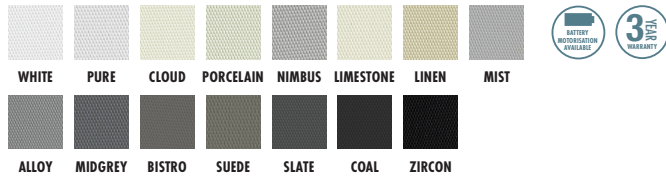

ASCOT BLOCKOUT AND LIGHT FILTERING

SUITABLE	Suitable for dry areas	COLOURS	6
FEATURES	Blockout and Light Filtering, Colour Co-Ordinated Foamed Acrylic Backing, 99% UV protection		
DIMENSIONS	Expected Width between 200mm and 2900mm Expected Drop between 400mm and 3000mm