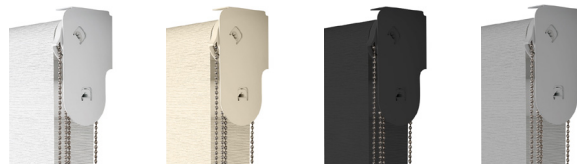

CLUTCH & BRACKETS SINGLE

WHITE

BIRCH WHITE

BLACK

SILVER/GREY

CLUTCH & BRACKETS DOUBLE

WHITE
(ADDITIONAL COST)

BIRCH WHITE
(ADDITIONAL COST)