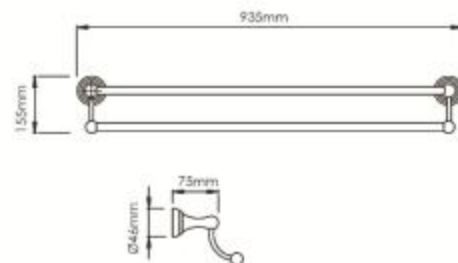

Mondella

MAESTRO
CLASSIC STYLE

Maestro 900MM DOUBLE TOWEL RAIL

- 935W x 100H x 125Dmm.
- Chrome Plated Finish.
- Brass Construction.

Item Number
4822208

10 YEAR WARRANTY