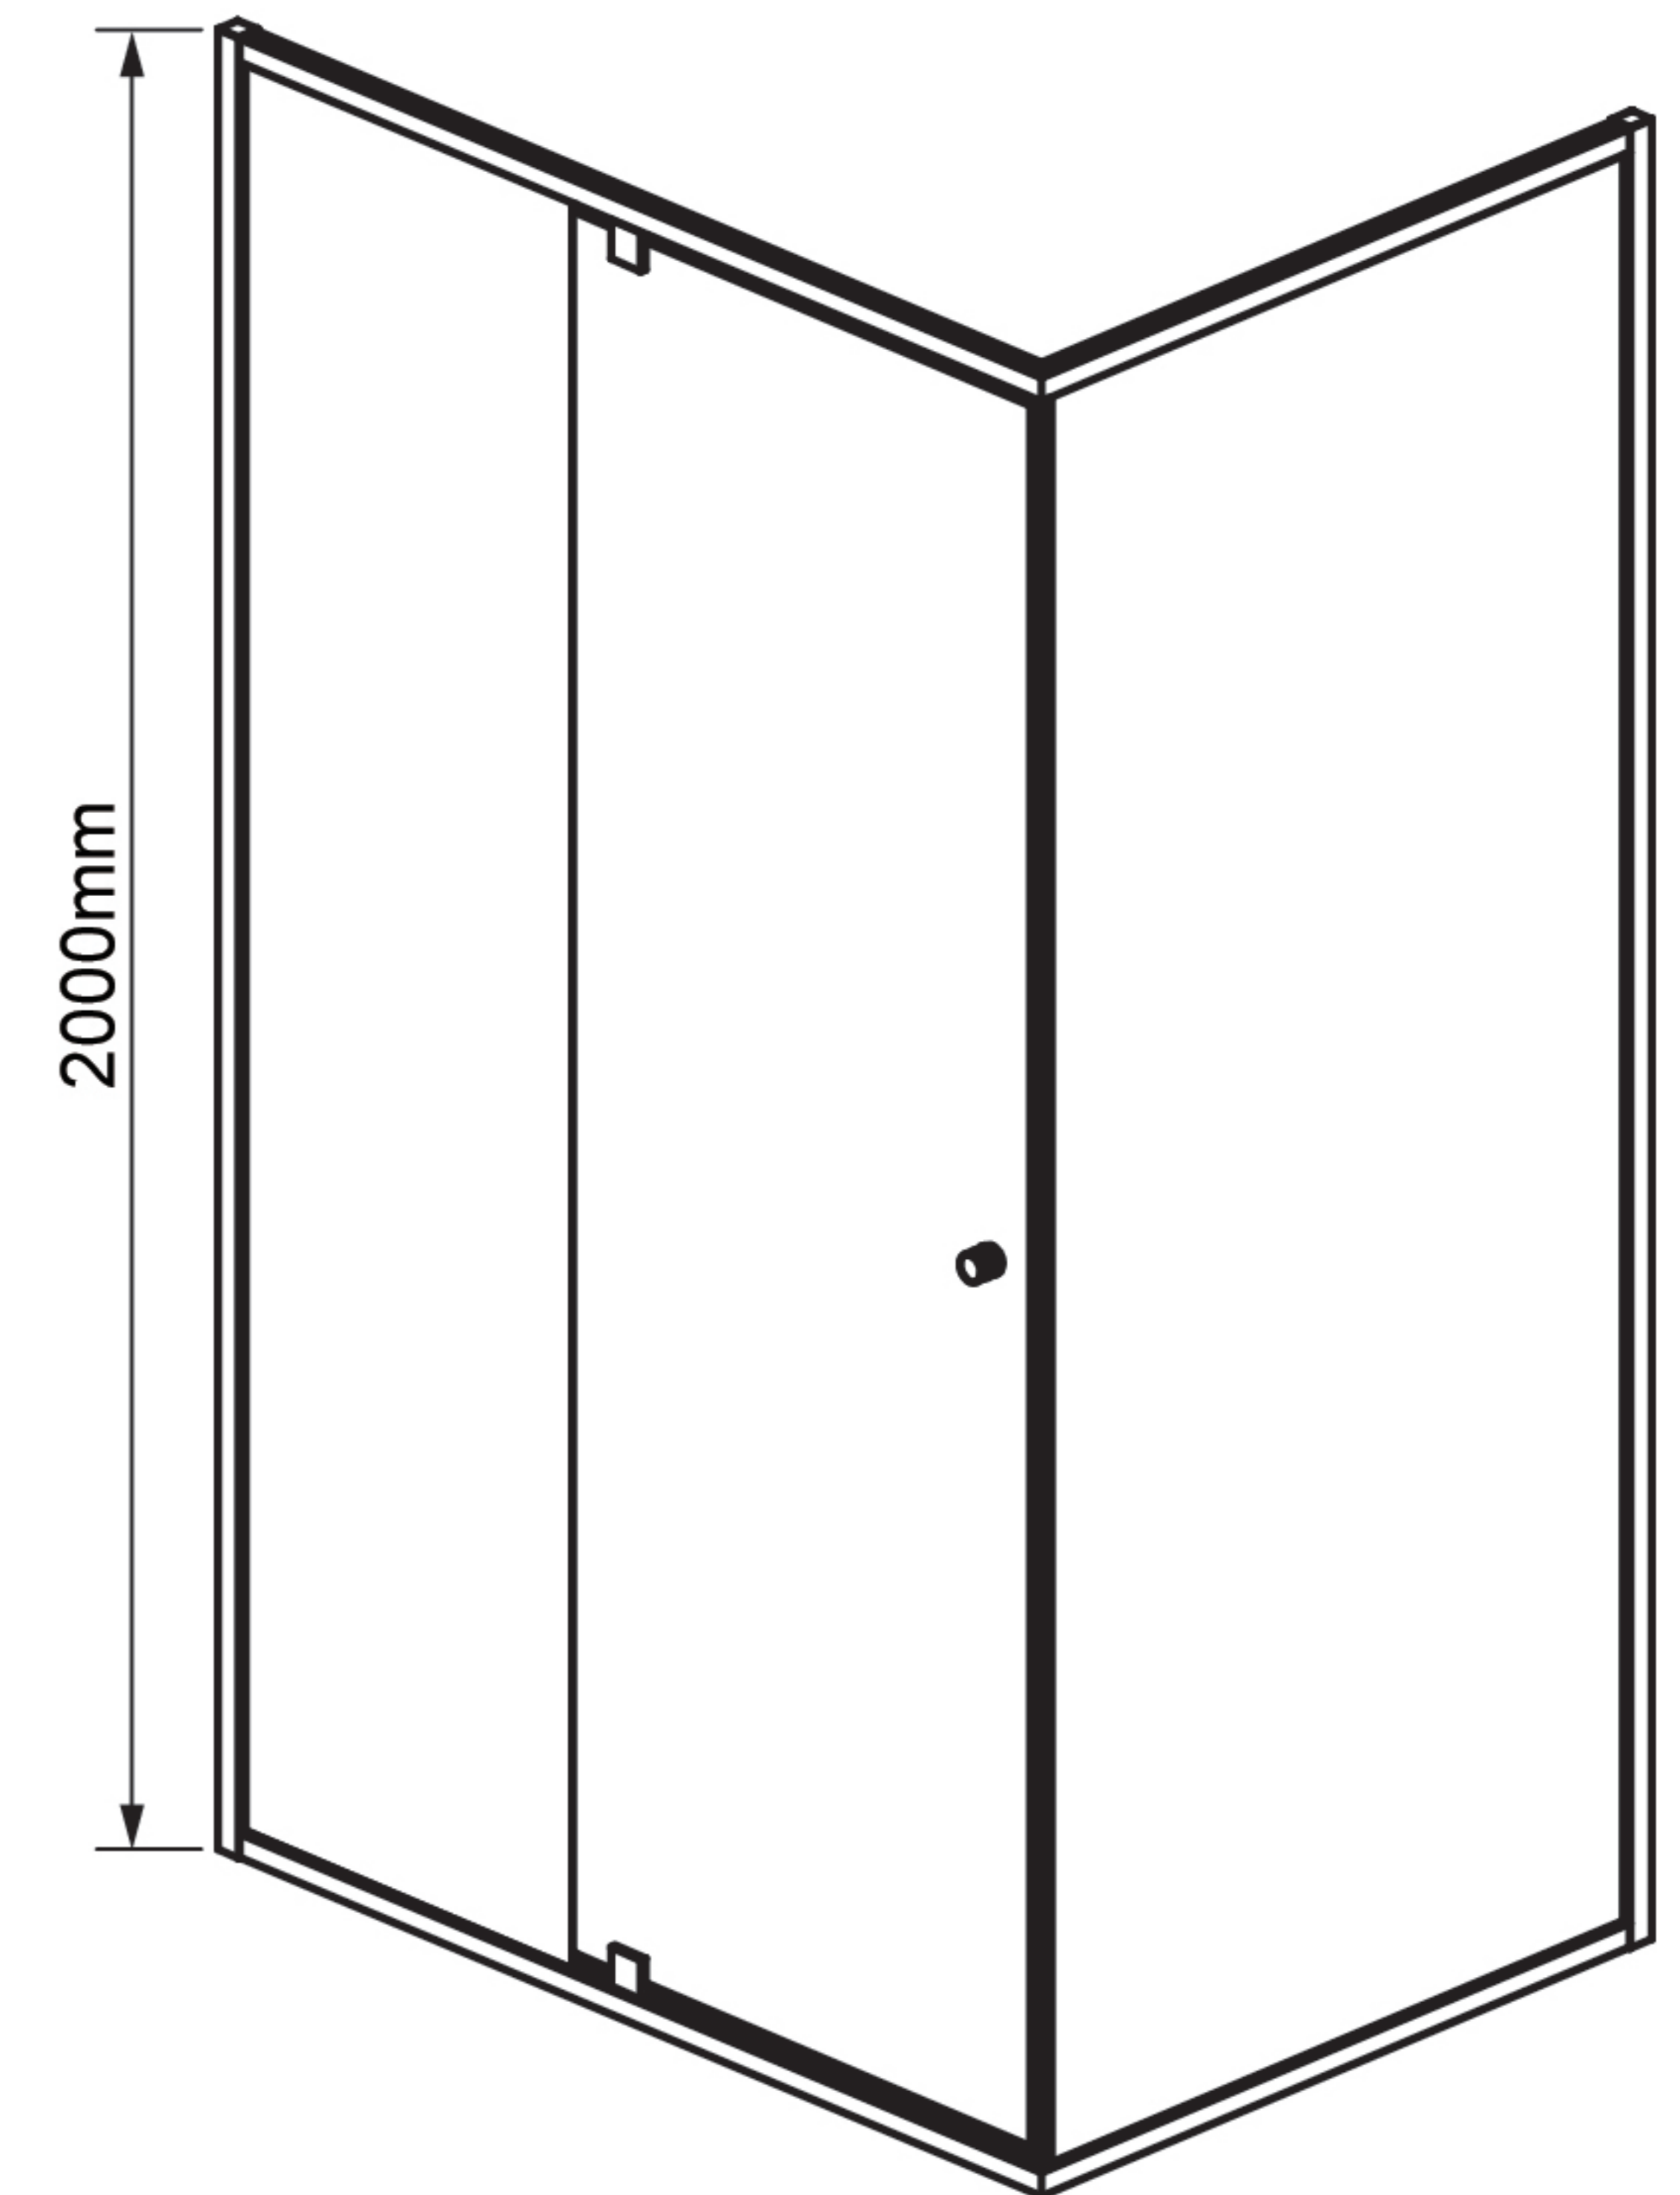

Mondella

SEMI-FRAMELESS SHOWER SCREEN

2000mm H x 860-875mm W
x 860-875mm D

6mm toughened safety glass
AS/NZS 2208

Matte black aluminium frame

Matte black zinc alloy handle

Matte black plastic pivot hinges

Pivoting door,
left or right side option

Item Number: 0294824
MON1146

10 YEAR WARRANTY*

MON1146-FLV1
14/10/21

* refer to www.mondella.com.au for full warranty details

All dimensions in millimetres (mm) and subject to manufacturing tolerances.