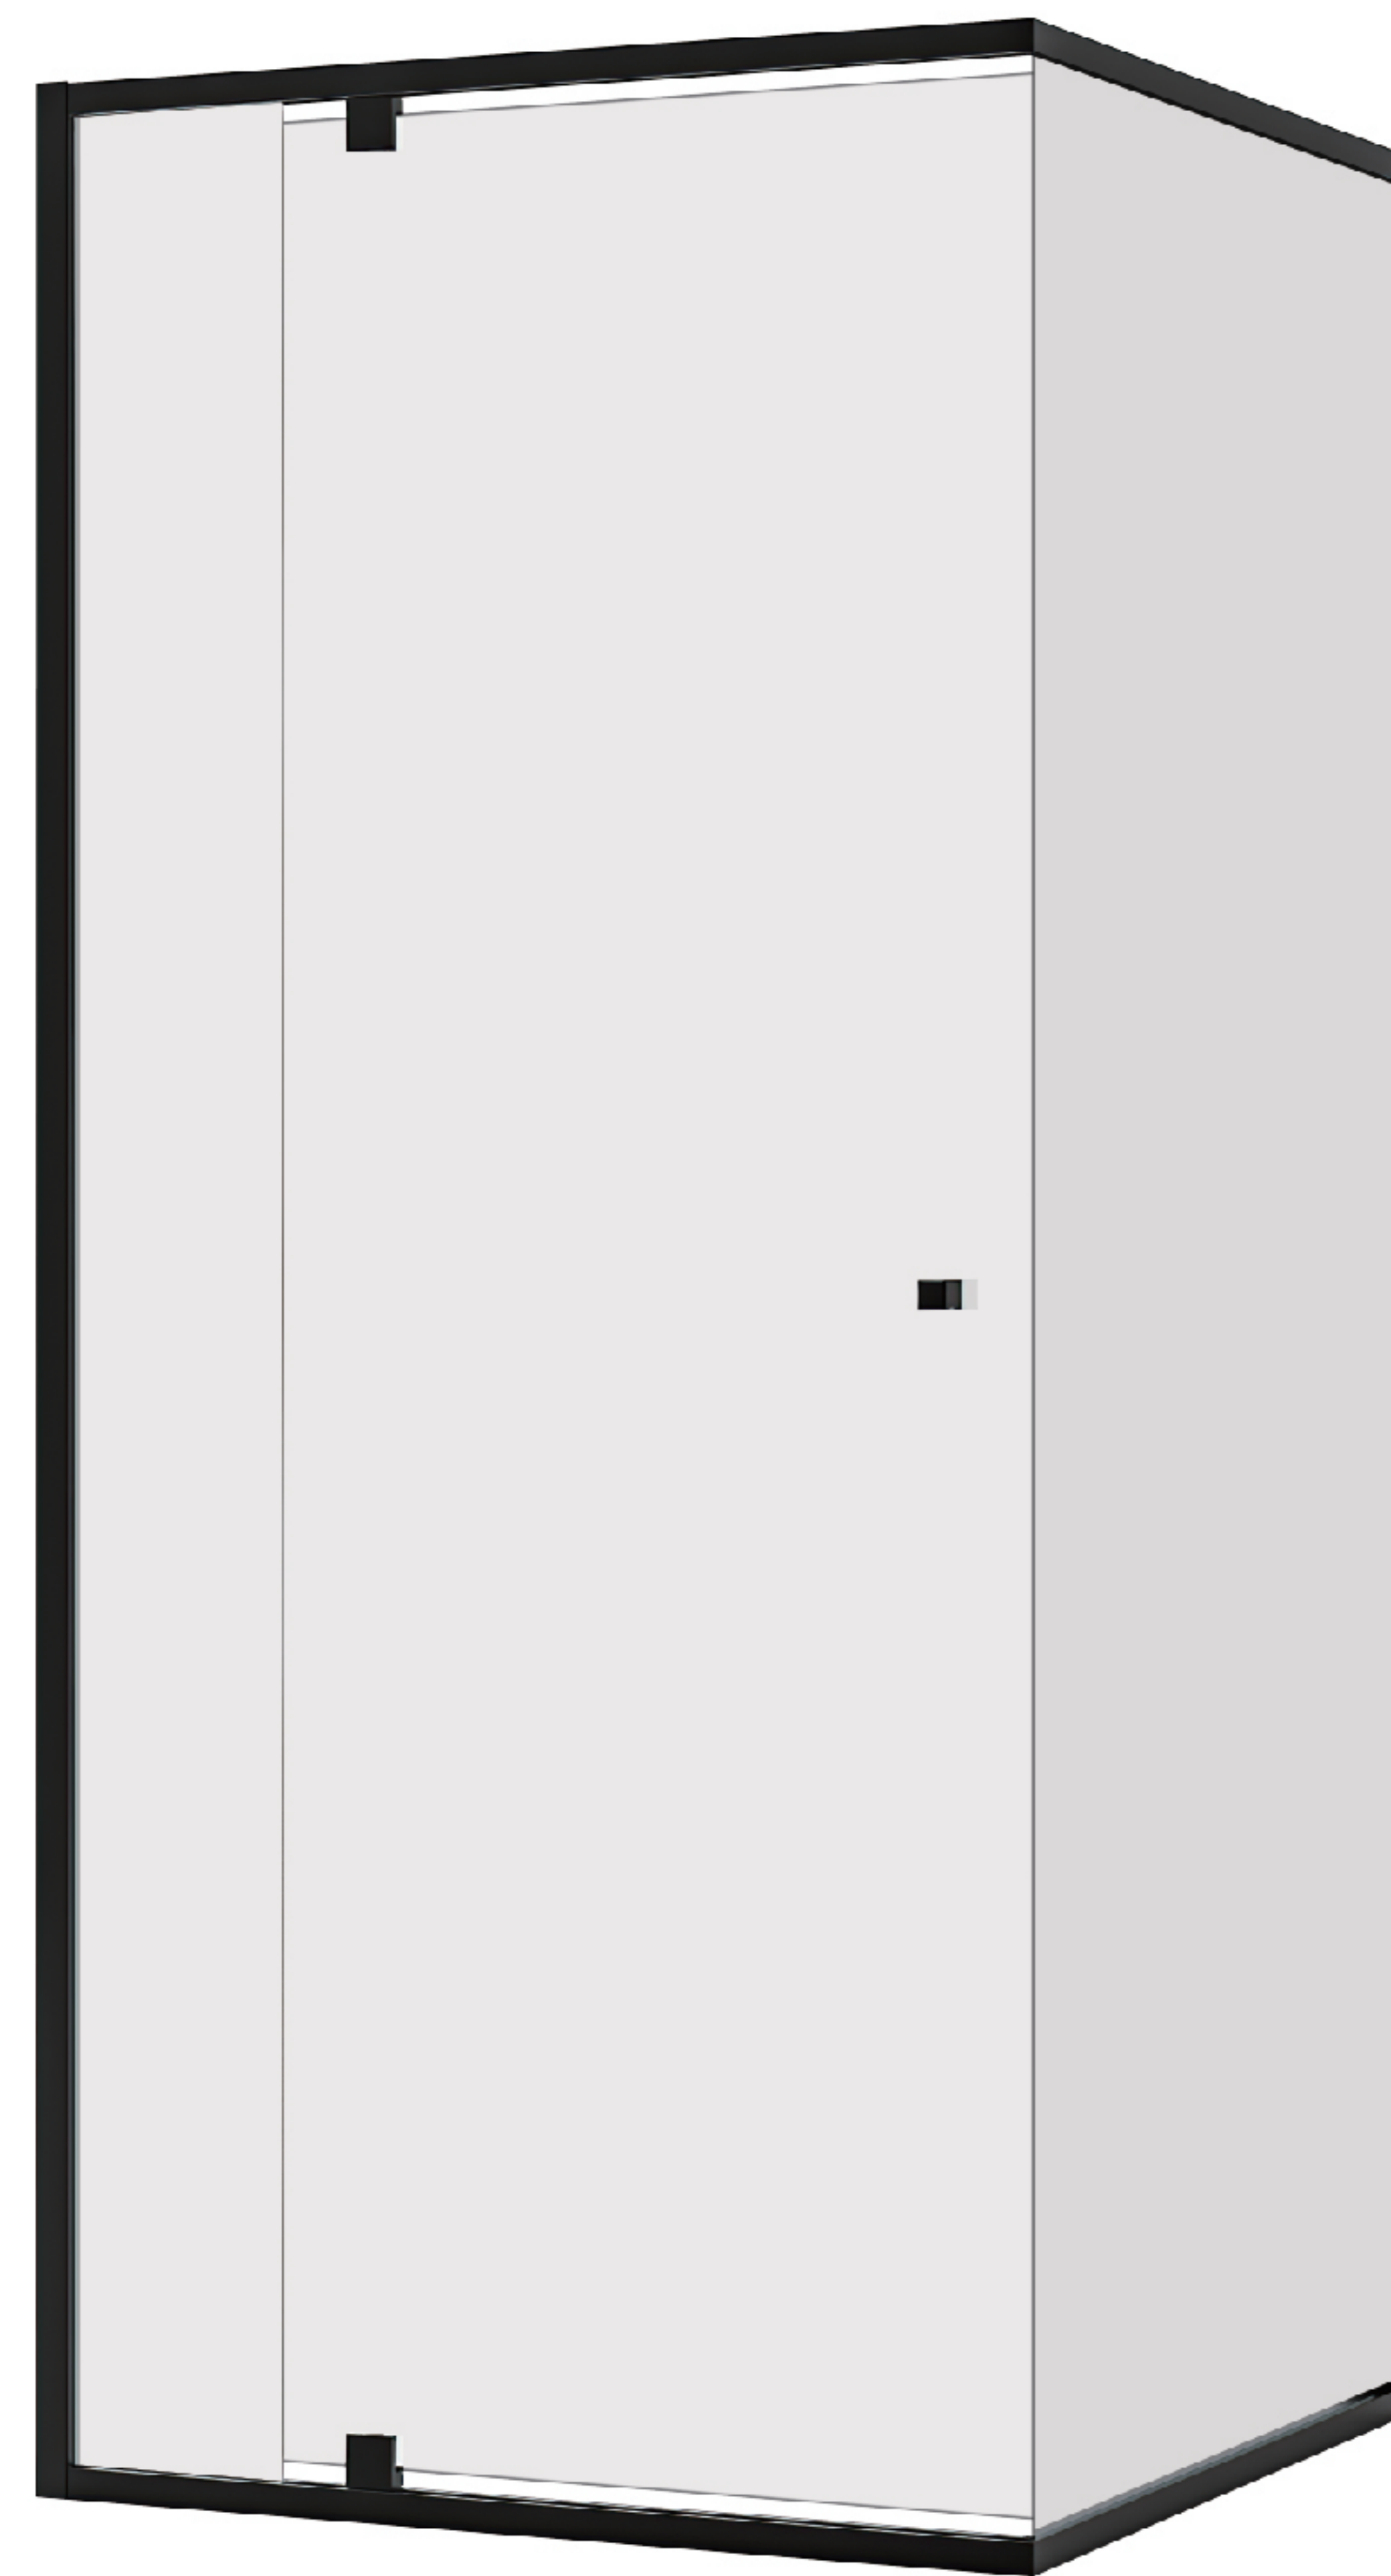

Mondella

SEMI-FRAMELESS SHOWER SCREEN

2000mm H x 860-875mm W
x 860-875mm D

6mm toughened safety glass
AS/NZS 2208

Matte black aluminium frame

Matte black zinc alloy handle

Matte black plastic pivot hinges

Pivoting door,
left or right side option

Item Number: 0294824
MON1146

10 YEAR WARRANTY*

MON1146-FLV1
14/10/21

* refer to www.mondella.com.au for full warranty details

All dimensions in millimetres (mm) and subject to manufacturing tolerances.