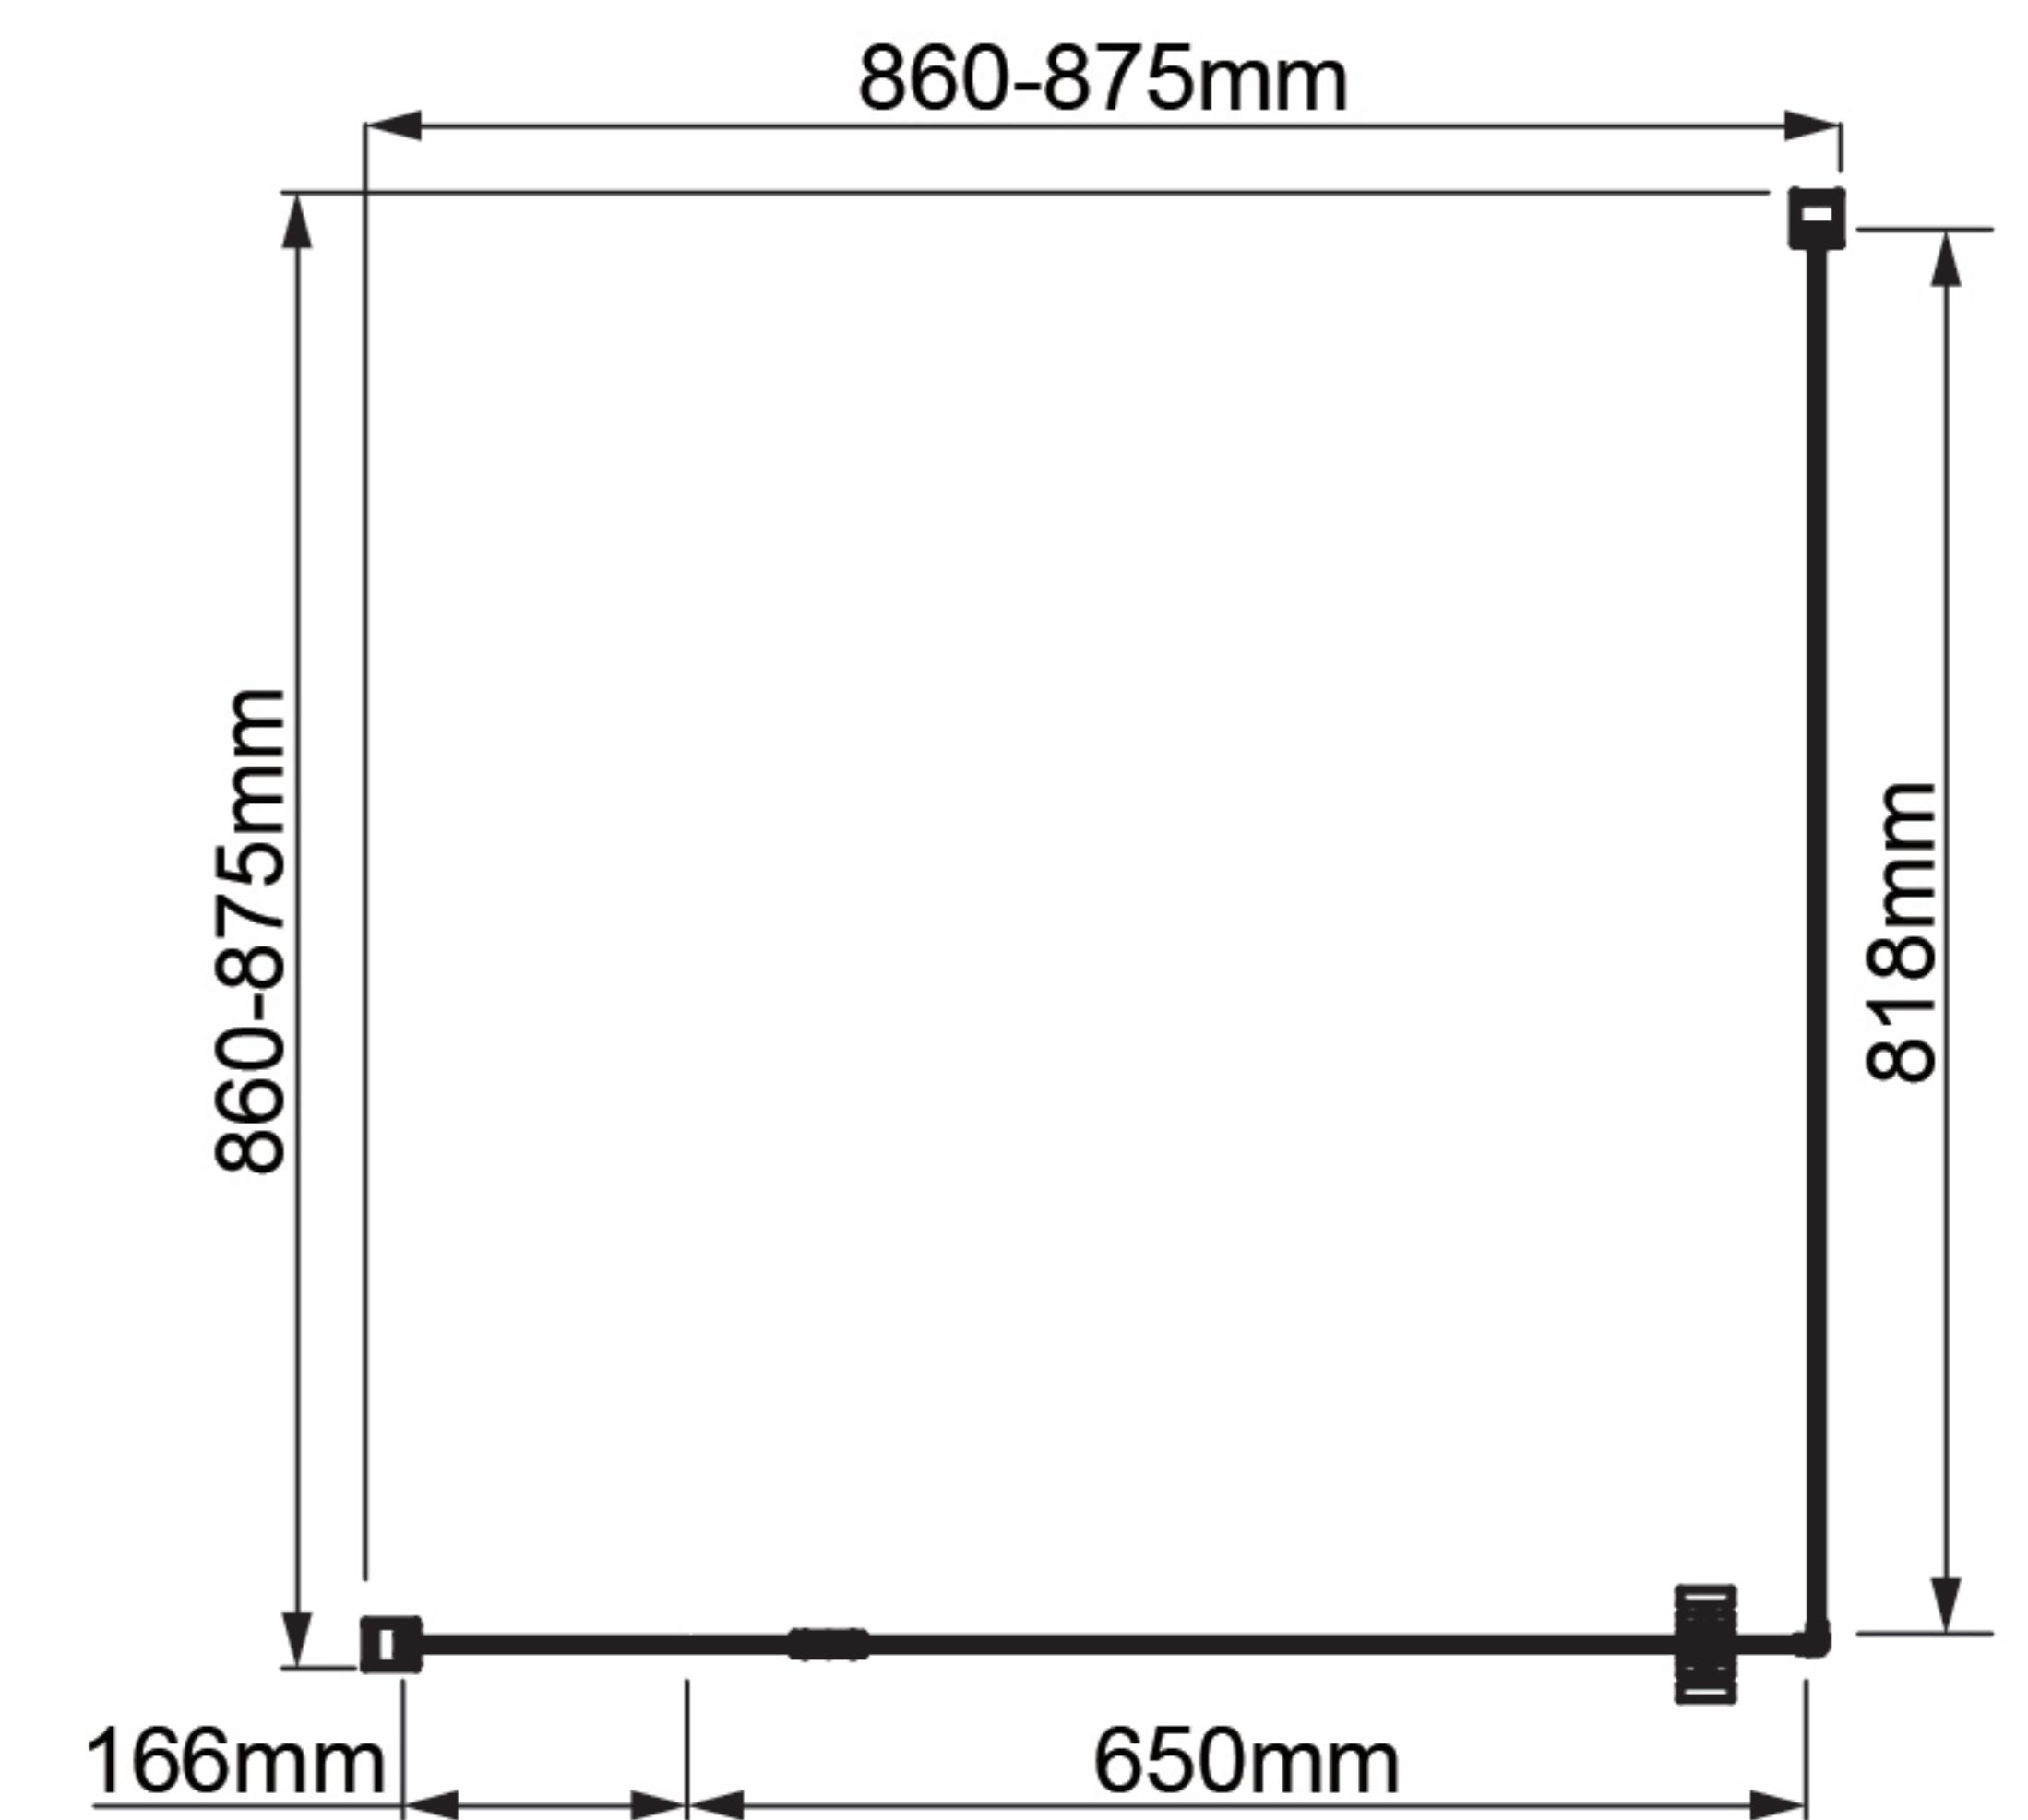

Mondella

SEMI-FRAMELESS SHOWER SCREEN

2000mm H x 860-875mm W
x 860-875mm D

6mm toughened safety glass
AS/NZS 2208

Matte black aluminium frame

Matte black zinc alloy handle

Matte black plastic pivot hinges

Pivoting door,
left or right side option

Item Number: 0294824
MON1146

10 YEAR WARRANTY*

MON1146-FLV1
14/10/21

* refer to www.mondella.com.au for full warranty details

All dimensions in millimetres (mm) and subject to manufacturing tolerances.