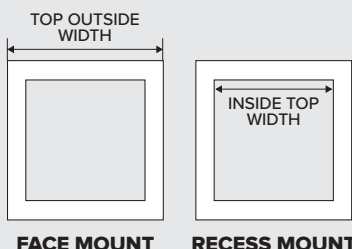

Scan the QR code to order online, or visit the Special Orders Desk to order in-store

ORDER FORM

Size Selection

See reverse side to determine the best size blind to cut down in width

Measurement Tips

- Use Face or Recess installation
- Use a metal tape measure
- Record measurements in millimeters
- Use exact measurements
- Face mount width must be measured from the top
- Recess mount width must be measured from the top
- **NOTE:** For recess mount, a slight gap of approximately 15-20mm on either side will be present to allow for mechanisms

QTY	ROOM	COLOUR	TOP OUTSIDE WIDTH	INSIDE TOP WIDTH	ITEM NUMBER (see reverse)
			mm	mm	<input type="checkbox"/> Single <input type="checkbox"/> Day/Night
			mm	mm	<input type="checkbox"/> Single <input type="checkbox"/> Day/Night
			mm	mm	<input type="checkbox"/> Single <input type="checkbox"/> Day/Night
			mm	mm	<input type="checkbox"/> Single <input type="checkbox"/> Day/Night
			mm	mm	<input type="checkbox"/> Single <input type="checkbox"/> Day/Night