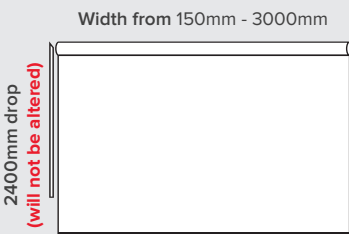

Scan the QR code to order online, or visit the Special Orders Desk to order in-store

ORDER FORM

Size Selection

See reverse side to determine the best size blind to cut down in width

Measurement Tips

- Use Face or Recess installation
- Use a metal tape measure
- Record measurements in millimeters
- Use exact measurements
- Face mount width must be measured from the top
- Recess mount width must be measured from the top
- **NOTE:** For recess mount, a slight gap of approximately 15-20mm on either side will be present to allow for mechanisms

lunar day/night ROLLER BLIND

Window Width	Roller Blind Size	Colour	Item No.
150-1199mm	1200 x 2400mm	Dulux® Natural White™	0334349
1201-1499mm	1500 x 2400mm	Dulux® Natural White™	0334350
1501-1799mm	1800 x 2400mm	Dulux® Natural White™	0334351
1801-2399mm	2400 x 2400mm	Dulux® Natural White™	0334353
2401-2699mm	2700 x 2400mm	Dulux® Natural White™	0334354
2701-2999mm	3000 x 2400mm	Dulux® Natural White™	0495738