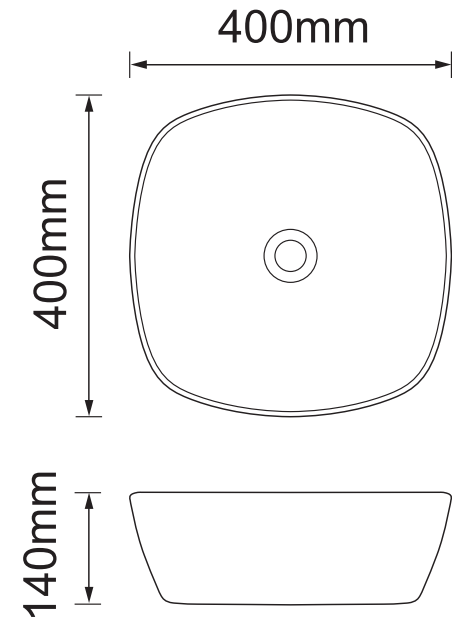

Mondella

RESONANCE
TIMELESS ALLURE

RESONANCE

MATTE WHITE
SQUARE VITREOUS
CHINA BASIN

400mm W x 400mm D x 140mm H

Above counter basin without overflow

Suits 32mm waste (not included)

Item Number: 0205465
MON1011

10
YEAR
WARRANTY*

MON1011-FLV1
02/11/20

* Refer to www.mondella.com.au for full warranty details

All dimensions in millimetres (mm) and subject to manufacturing tolerances.