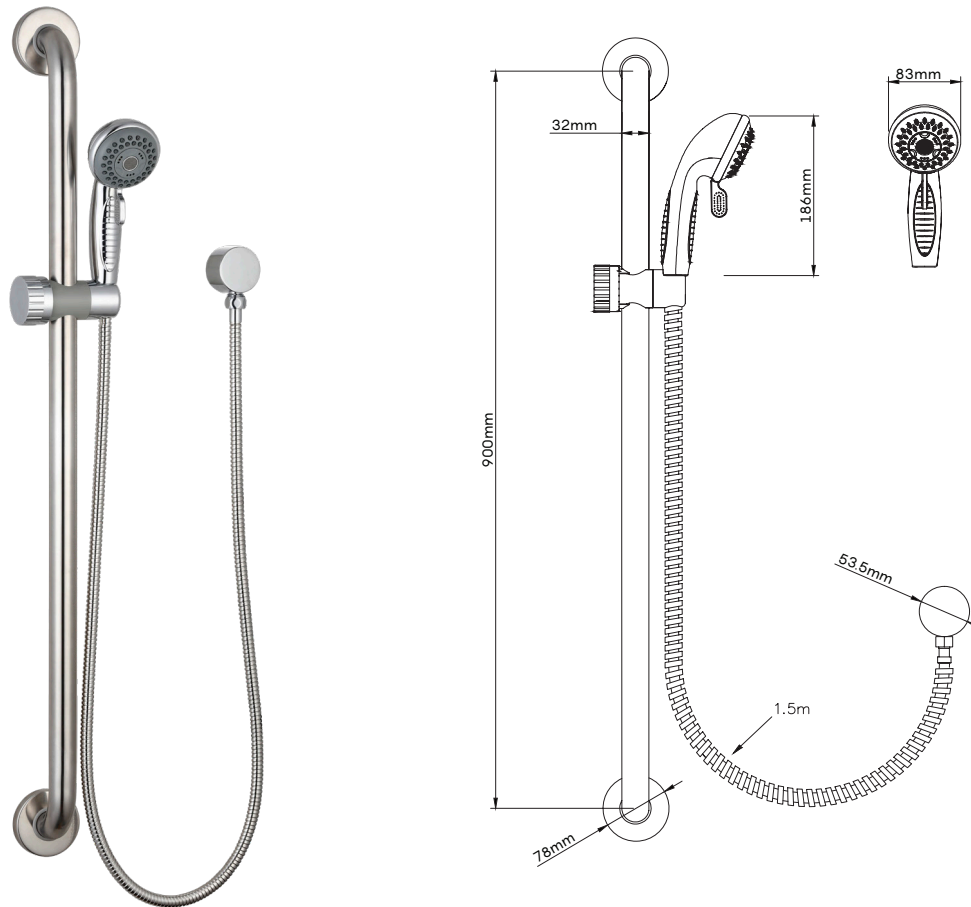

evekare™

Hand Shower On Grab Rail

Chrome hand shower set with stainless steel grab rail

Item Number: EVK-0484-MCE

- Suitable for assisted living and aged care
- 3 function hand shower with integrated non-return valve
- 2 m stainless steel hose with brass connector
- Twist-lock slider provides height and angle adjustment
- 900 mm grab rail with 32 mm diameter
- Grab rail supports up to 250 kg

Dimensions in millimeters (mm) and subject to manufacturing tolerances