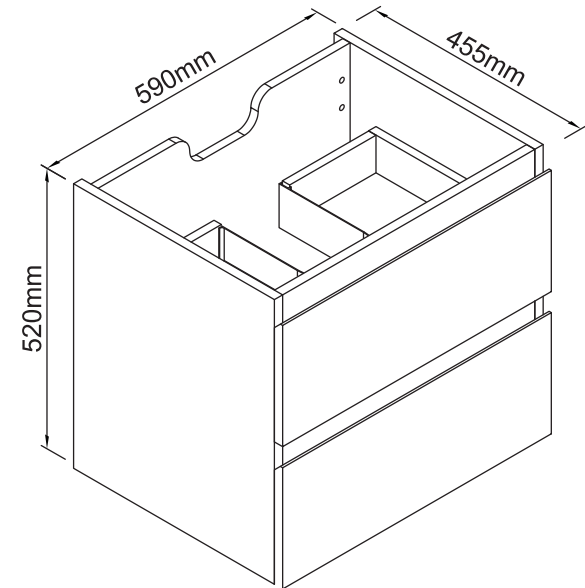

Mondella

ROCOCO
SQUARE FLAIR

ROCOCO

WHITE

600 WALL HUNG
VANITY CABINET ONLY

590mm W x 520mm H x 455mm D

MDF & particle board cabinet

Soft close drawers

White gloss finish

Suits rococo 600 vanity basin

Item Number: 0184818
MON0897

10
YEAR
WARRANTY*

* refer to www.mondella.com.au for full warranty details

MON0897-FLV1
19/08/20

All dimensions in millimetres (mm) and subject to manufacturing tolerances.