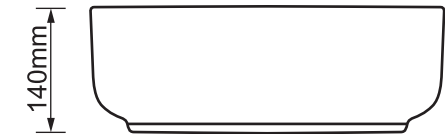

## CONCERTO

**MATTE BLACK**

SQUARE VITREOUS CHINA BASIN

390mm W x 390mm D x 140mm H

Above counter basin without overflow

Suits 32mm waste (not included)

Item Number: 0205454  
MON1001

**10**  
**YEAR**  
**WARRANTY\***

MON1001-FLV1  
03/11/20

\* refer to [www.mondella.com.au](http://www.mondella.com.au) for full warranty details

All dimensions in millimetres (mm) and subject to manufacturing tolerances.