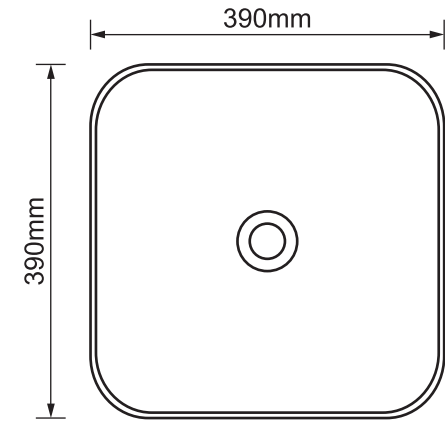

## CONCERTO

**MATTE BLACK**

SQUARE VITREOUS CHINA BASIN

390mm W x 390mm D x 140mm H

Above counter basin without overflow

Suits 32mm waste (not included)

Item Number: 0205454  
MON1001

**10**  
**YEAR**  
**WARRANTY\***

MON1001-FLV1  
03/11/20

\* refer to [www.mondella.com.au](http://www.mondella.com.au) for full warranty details

All dimensions in millimetres (mm) and subject to manufacturing tolerances.