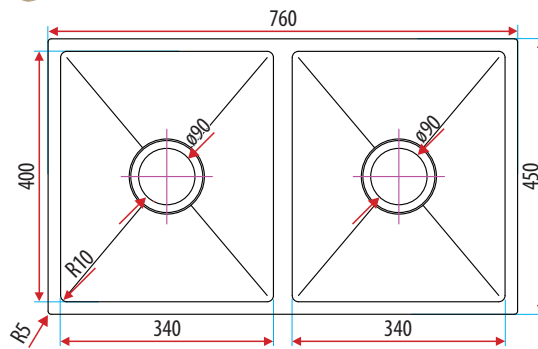

An accessories kit for the Squareline Plus Double Bowl sink can be purchased separately. (Product code: 97942)

Includes stainless steel colander and wooden chopping board.