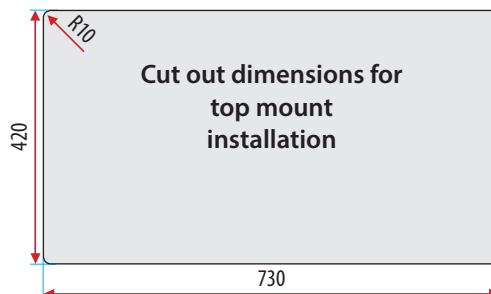

An accessories kit for the Squareline Plus Double Bowl sink can be purchased separately. (Product code: 97942)

Includes stainless steel colander and wooden chopping board.