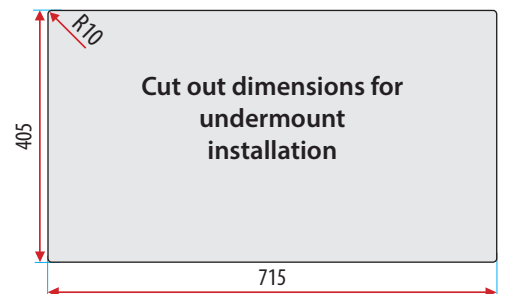

An accessories kit for the Squareline Plus Double Bowl sink can be purchased separately. (Product code: 97942)

Includes stainless steel colander and wooden chopping board.