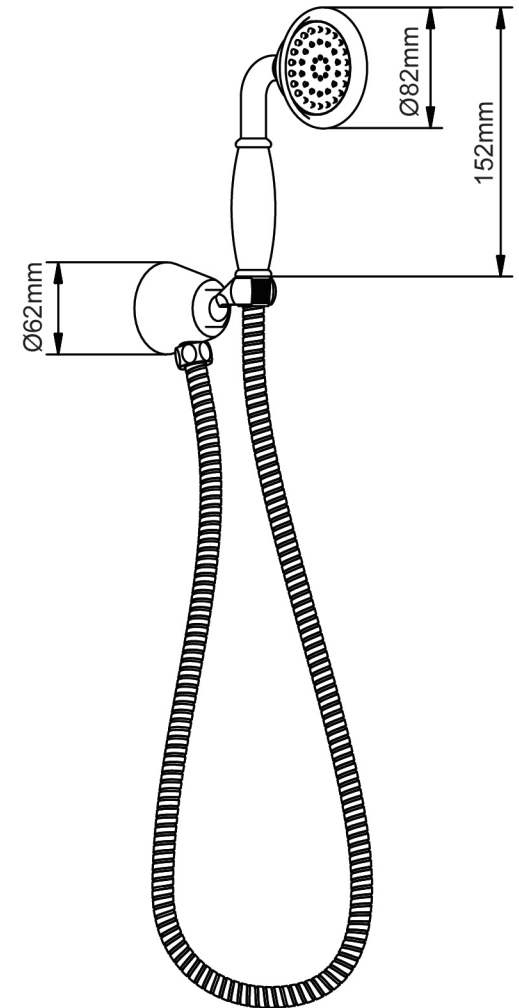

Mondella

MAESTRO
CLASSIC STYLE

MAESTRO SINGLE FUNCTION HAND SHOWER SET

- Brass Shower Head with Black Finish.
- Adjustable Wall Bracket.
- Includes 1.5m Stainless Steel Shower Hose.
- Easy to Install No Drilling Required.

All dimensions in millimetres (mm) and subject to manufacturing tolerances.