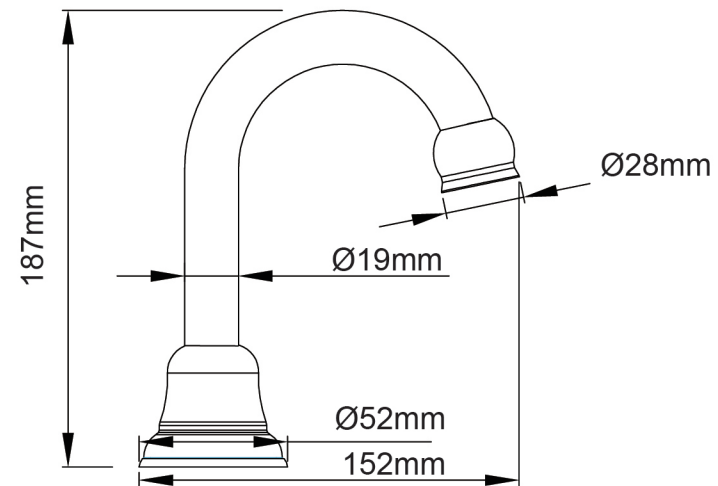

Mondella

MAESTRO
CLASSIC STYLE

MAESTRO LEVER HANDLE BASIN SET

- Chrome Plated Finish.
- Fitted with 1/4 Turn Ceramic Disc Valves.
- Functional Low Maintenance Tapware.
- Manufactured to Australian Standards AS/NZS3718, Watermark 70050 DR ApprovalMark.
- Fitted with Approved Water Saving Devices. WELS Lic no.1101.

* refer to www.mondella.com.au for full warranty details

5004345-FLV2
26/10/17

All dimensions in millimetres (mm) and subject to manufacturing tolerances.