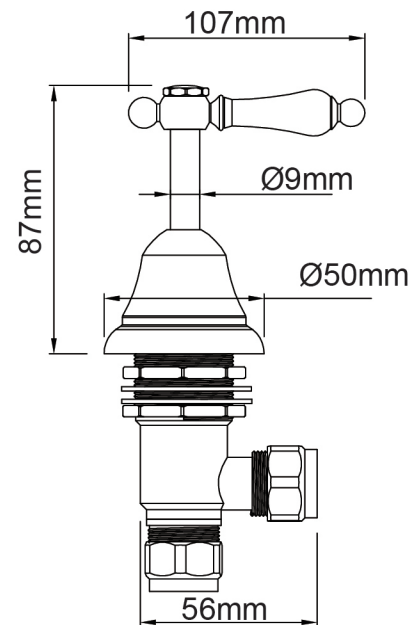

Mondella

MAESTRO
CLASSIC STYLE

MAESTRO LEVER HANDLE BASIN SET

- Chrome Plated Finish.
- Fitted with 1/4 Turn Ceramic Disc Valves.
- Functional Low Maintenance Tapware.
- Manufactured to Australian Standards AS/NZS3718, Watermark 70050 DR ApprovalMark.
- Fitted with Approved Water Saving Devices. WELS Lic no.1101.

* refer to www.mondella.com.au for full warranty details

5004345-FLV2
26/10/17

All dimensions in millimetres (mm) and subject to manufacturing tolerances.