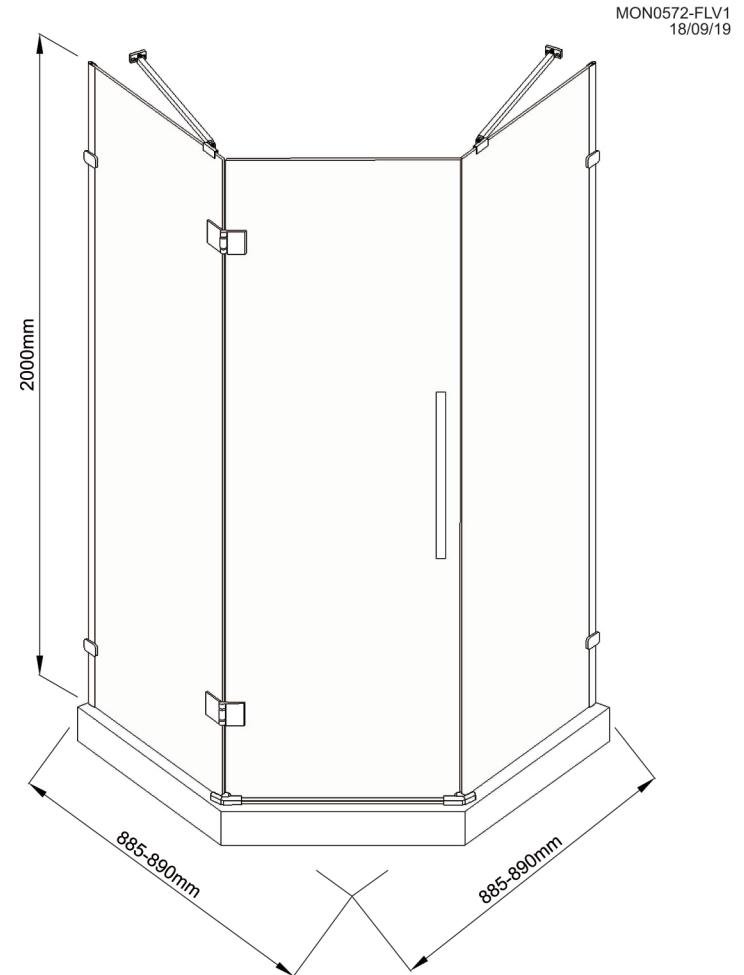

Mondella

RUMBA
MODERN MINIMALIST

RUMBA

CHROME
CORNER SHOWER SCREEN

2000mm H x 850mm W x 850mm D

Semi-frameless design

8mm toughened safety glass AS/NZS 2208

Reversible - left or right opening option

Magnetic door seals

Item Number: 0036478
MON0572

10 YEAR WARRANTY*

* refer to www.mondella.com.au for full warranty details

All dimensions in millimetres (mm) and subject to manufacturing tolerances.