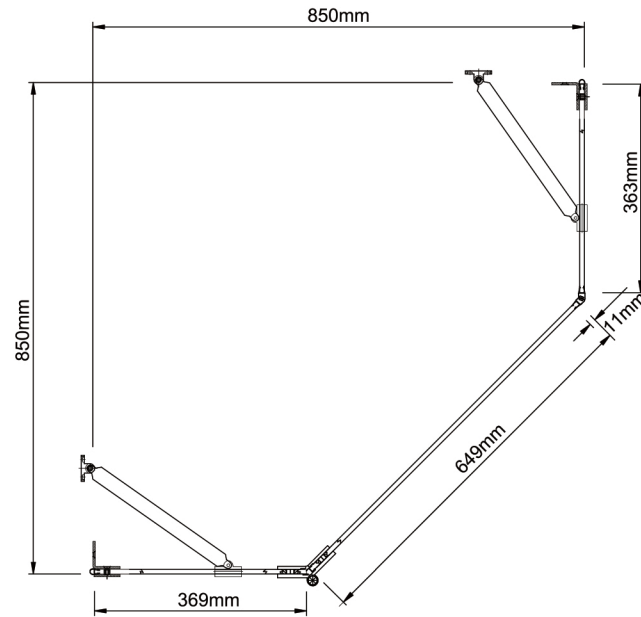

Mondella

RUMBA
MODERN MINIMALIST

RUMBA

CHROME
CORNER SHOWER SCREEN

2000mm H x 850mm W x 850mm D

Semi-frameless design

8mm toughened safety glass AS/NZS 2208

Reversible - left or right opening option

Magnetic door seals

Item Number: 0036478
MON0572

10 YEAR WARRANTY*

* refer to www.mondella.com.au for full warranty details

All dimensions in millimetres (mm) and subject to manufacturing tolerances.