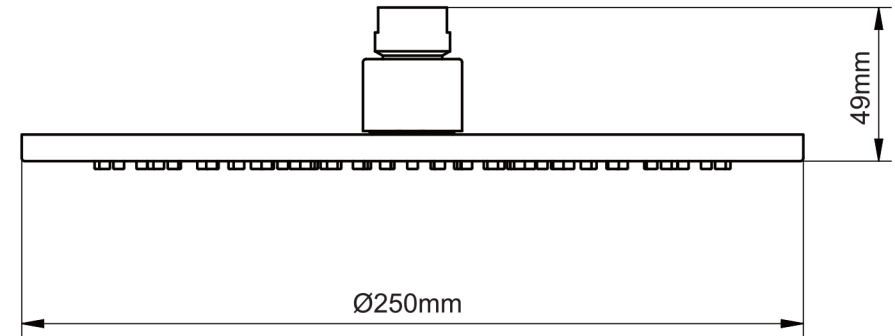

Mondella

RESONANCE
TIMELESS ALLURE

RESONANCE

MATTE BLACK 250MM RAIN SHOWER HEAD

Slim design shower head

304 grade stainless steel

Suits all standard shower arms

250mm diameter

* refer to www.mondella.com.au for full warranty details

5004270-FLV1
28/06/19

All dimensions in millimetres (mm) and subject to manufacturing tolerances.