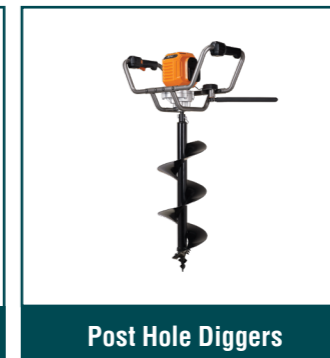

Fence Fittings

Leading Brands:

Check stock and pricing, store your e-receipts, and self-checkout in-store with the **Power Pass App**

Leading Brands:

Request a quote from the **134 TRADE team** online or call 0800 134 872

SCREENING & EXTENDED RANGES

Create elegant and functional outdoor spaces with screening and storage solutions, letterboxes and entertaining products.

GARDEN TOOLS

Bunnings Trade is your home for garden power tools with the latest innovation in both petrol and cordless technologies.

Get access to even more products through **Special Orders**

Leading Brands:

DEWALT **AEG** **Makita**

Call 134 TRADE
0800 134 872

For Trade help and support

POWER TOOLS

Alongside the power tools and equipment that you might see at your local Bunnings Warehouse, we offer access to an extensive range of commercial-grade equipment.