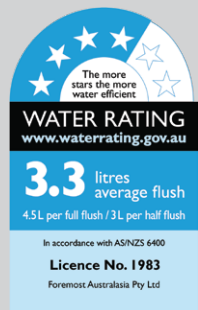

Mondella

CONCERTO
SLEEK EDGE

CONCERTO ULTRA BIDET SUITE

ULTRA SMART BIDET SEAT WITH RIMLESS BACK TO WALL TOILET SUITE

- Remote control smart bidet seat
- Dual wash bidet seat with water flow controls
- Touchless open/close sensor lid
- Touchless sensor flush (+ dual button option)
- 6 Temperature air dryer
- 6 Temperature seat warming
- Night light
- Soft close, antibacterial seat
- Bottom entry configuration
- S & P Trap installation compatible

10 YEAR WARRANTY*

This product must be installed in accordance with all local, State and National Standards and Regulations, by qualified and licensed trades. To ensure your safety and best user experience, always refer to User Manual.

FAQs

What needs to be considered before installing a bidet toilet suite? Water supply and electrical supply layout within the bathroom is very important and should be discussed with your licensed plumber and electrician prior to purchase and installation.

What is an S Trap and what is a P Trap? This refers to where the waste exits the bathroom. An S trap pan has a waste pipe that is connected to the floor. A P trap pan has a waste pipe connecting directly to the wall.

Is there an S Trap Pan Connector included? Yes, a Vario Bend S Trap is included.

Is there a P Trap Pan Connector included? No.

Does this item meet the required Australian Standards? Yes.

What does S Trap adjustable setting distance refer to? This is the measurement your installing plumber needs to know for S Trap installations. The measurement is taken from the wall to the centre of the waste outlet in the floor. The S Trap adjustable setting for the Concerto Ultra Bidet Suite is 90-180mm. A P trap's installation height is fixed at 180mm.

Are the valves pre-installed? Yes, however we recommend checking for leaks once installed.

Can a bottom entry inlet valve be installed on the left or right side? Whilst the pan accommodates left or right bottom entry, the water supply hose for the bidet seat is on the left side of the toilet seat and therefore the water connection must be to the left of the toilet.

Can a rear/top entry valve be installed? No.

Does the Touchless Flush Kit also have a button? Yes, there is an intervention button which may be set to either half flush or full flush by a licensed plumber.

Can the cistern only be installed with the Touchless Flush Kit? A Dual Flush Button is also included with the Concerto Ultra Bidet Toilet Suite providing you with an option to install either the Touchless Flush Kit or a Dual Flush Button.

Can toilet cleaners be used in the cistern? No, this will cause damage to valves and washers.

How is the toilet pan fixed to the floor? A floor fixing kit is provided and then a bead of sealant (wet area silicone) will need to be applied around the base of the pan.

Can offset pan collars be used with the installation of this product? No, offset pan collars affect the flushing performance and are not recommended or warranted.

Are any batteries included with the Concerto Ultra Bidet Suite? No. The Sensor Flush button will require 4 x AA batteries and the Ultra Bidet Smart Seat remote control will require 2 AAA batteries.

Is the bidet seat easy to maintain? Yes. The bidet seat has a self-cleaning nozzle as well as nozzle cleaning on request by remote control. The User Manual contains comprehensive instructions for the cleaning and maintenance of the Ultra Smart Bidet Seat.