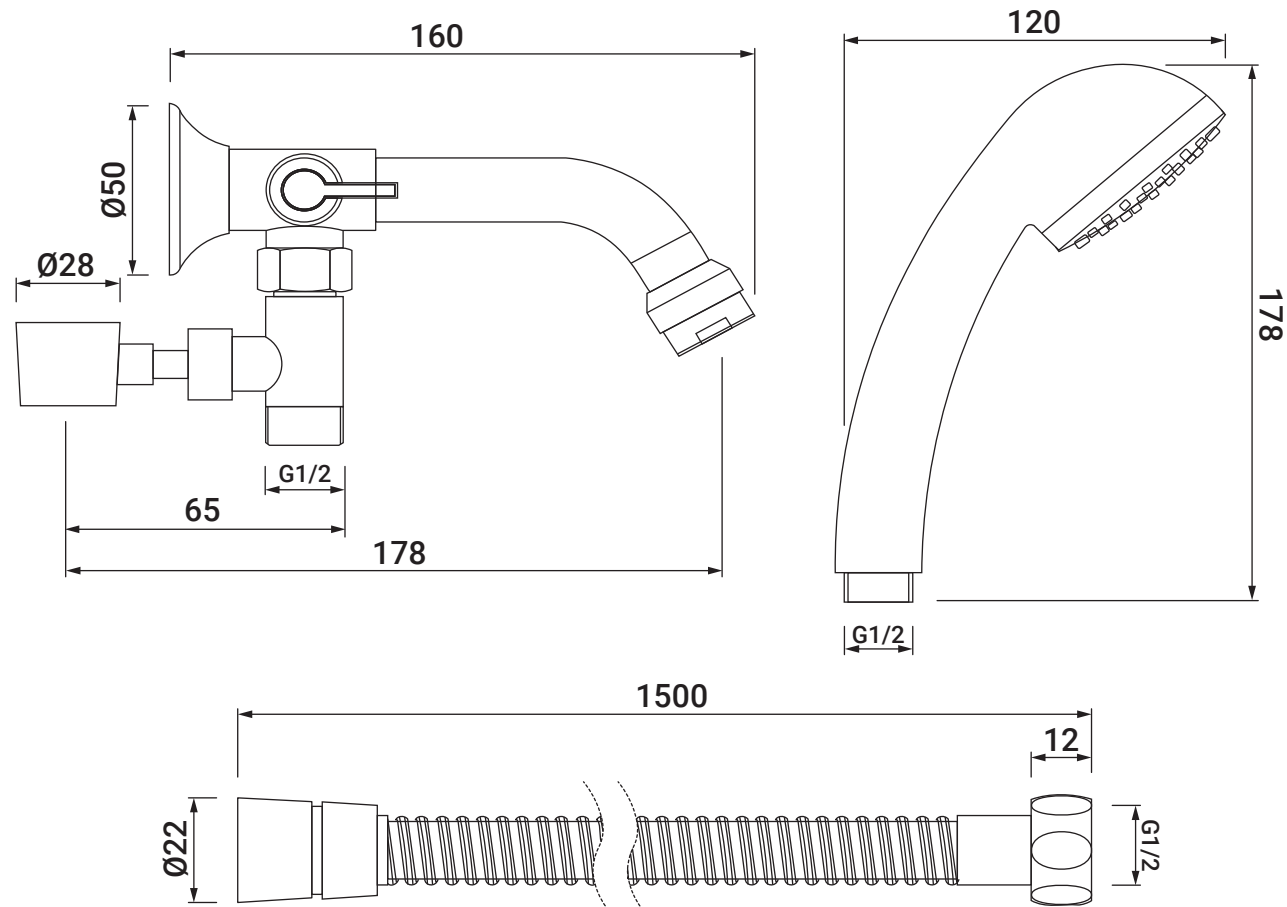

# BATH SPOUT WITH DIVERTER & SHOWER KIT CHROME

SHM0309  
0612661

- 1/2" BSP connection
- Switch between bath spout or shower head
- Swivel joint shower head holder

All dimensions in millimetres (mm) and subject to manufacturing tolerances.