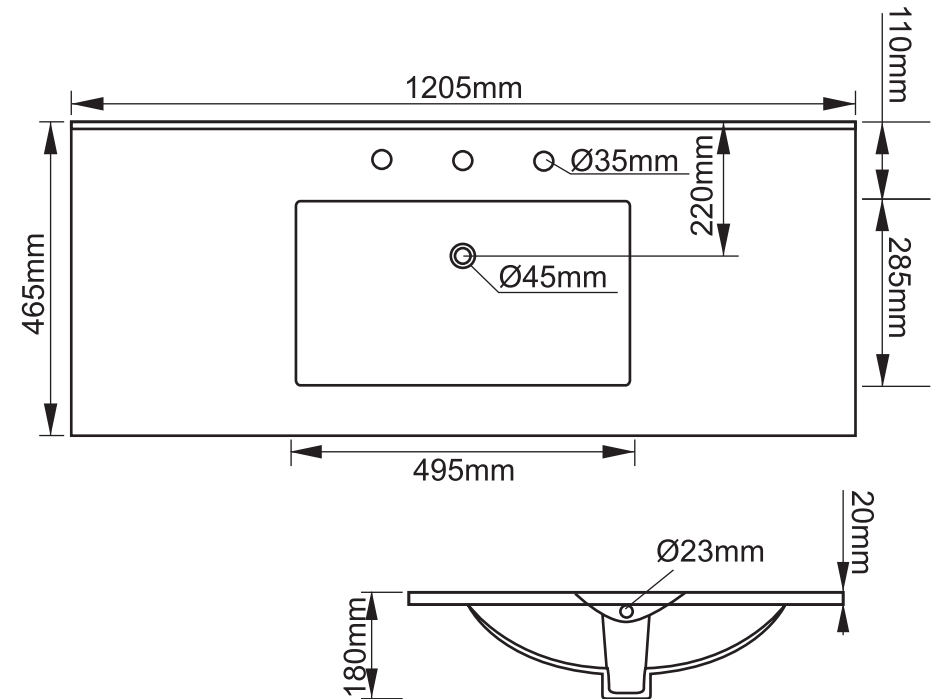

Mondella

ROCOCO
SQUARE FLAIR

ROCOCO

WHITE

1200MM CERAMIC BASIN
ONLY, 3 TAP HOLE

1205mm W x 465mm D

3-tap hole thin edge ceramic basin
with overflow

Suits 32mm waste (not included)

Item Number: 4844306
MON0794

10
YEAR
WARRANTY*

MON0794-FLV2
26/08/20

* refer to www.mondella.com.au for full warranty details

All dimensions in millimetres (mm) and subject to manufacturing tolerances.