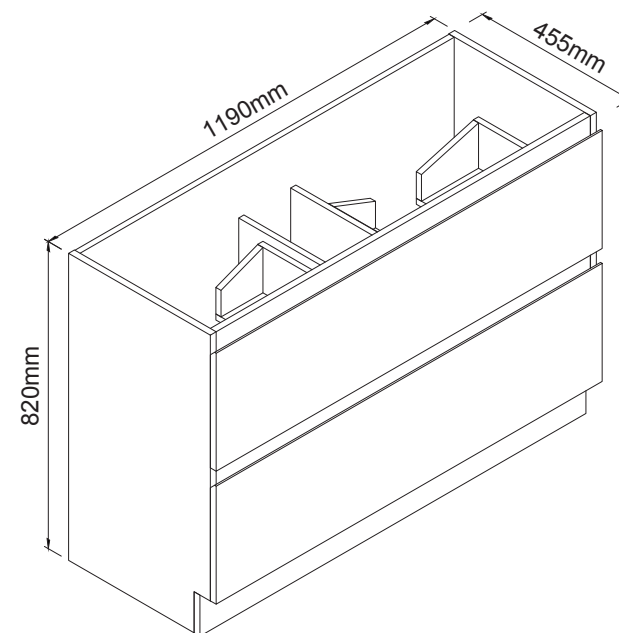

Mondella

ROCOCO
SQUARE FLAIR

ROCOCO

WHITE

1200 FREESTANDING CABINET
ONLY

1190mm W x 820mm H x 455mm D

MDF & particle board cabinet

Soft close drawers

White gloss finish

Suits rococo 1200 vanity basin

Item Number: 0184816
MON0896

10
YEAR
WARRANTY*

* refer to www.mondella.com.au for full warranty details

MON0896-FLV1
19/08/20

All dimensions in millimetres (mm) and subject to manufacturing tolerances.