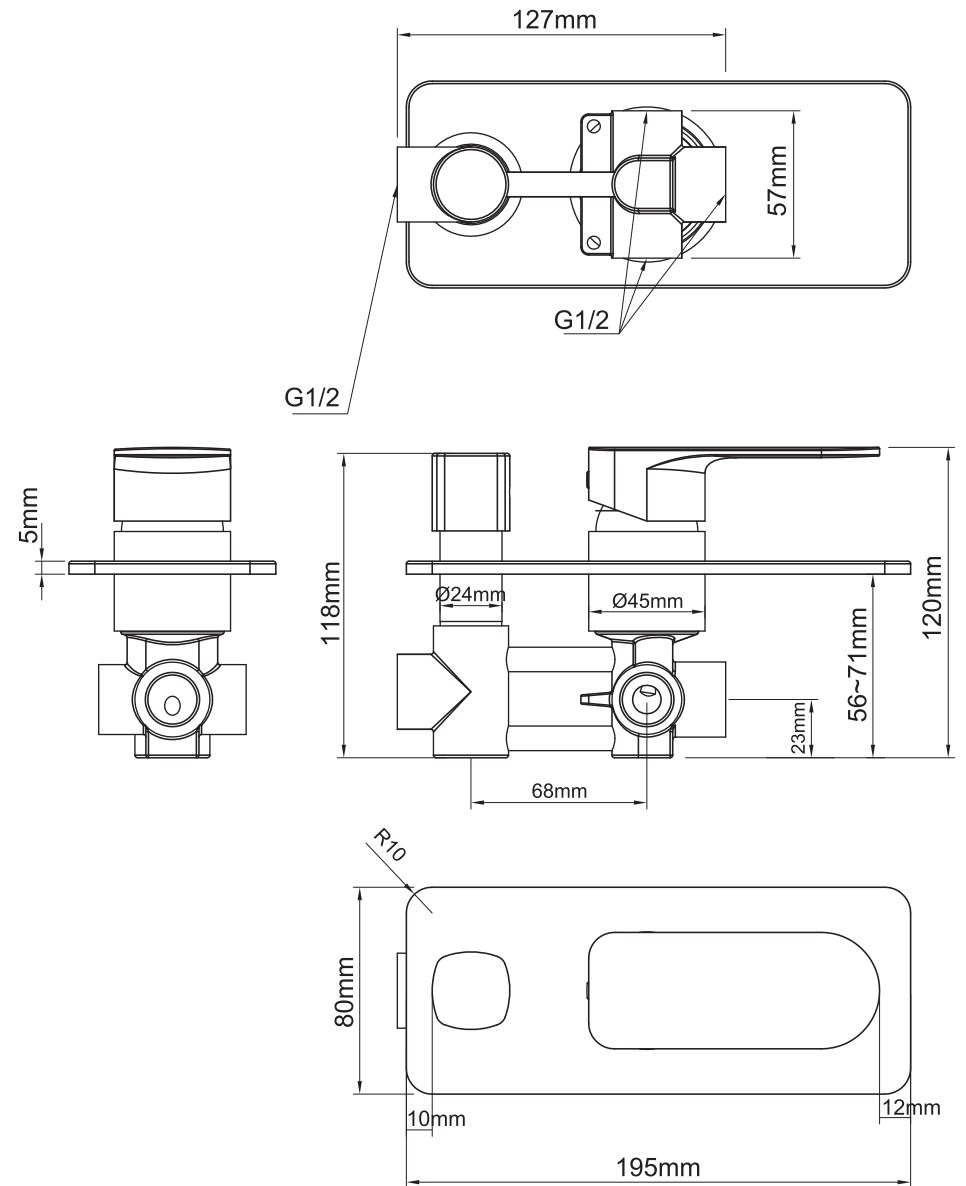

Mondella

RUMBA
MODERN MINIMALIST

RUMBA

CHROME
DIVERTER SHOWER MIXER

35mm cartridge

Manufactured to Australian Standards
AS/NZS3718, WMKA21979 DR
ApprovalMark

Item Number: 0134841
MON0779

10 YEAR WARRANTY*

MON0779-FLV1
28/07/20

* refer to www.mondella.com.au for full warranty details

All dimensions in millimetres (mm) and subject to manufacturing tolerances.