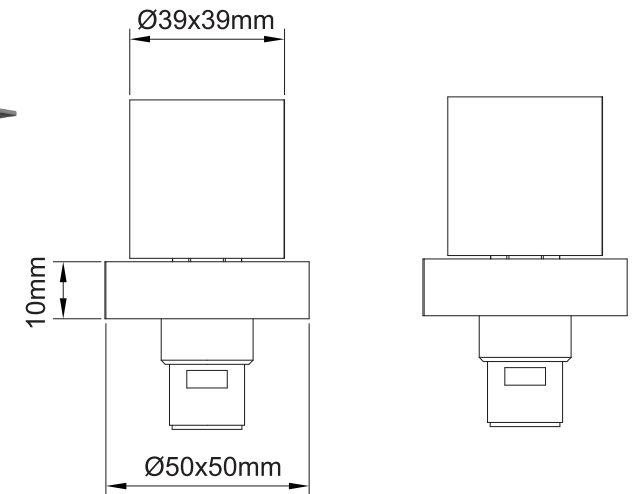

Fitted with approved water saving devices,
WELS Lic No. 1101

Item Number: 0134827
MON0766

AS/NZS3718
WM70050 DR
ApprovalMark

9 litres per
minute

In accordance with AS/NZS 6400

Licence No. | 101
Kinetic Sourcing Group Ltd

10 YEAR WARRANTY*

* refer to www.mondella.com.au for full warranty details

All dimensions in millimetres (mm) and subject to manufacturing tolerances.

MON0766-FLV1
28/07/20