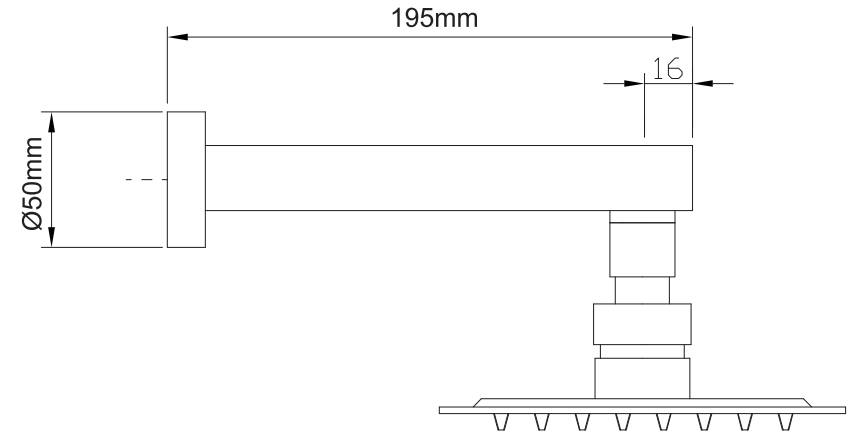

Mondella

ROCOCO
SQUARE FLAIR

ROCOCO

MATTE BLACK
SHOWER SET

Fitted with 1/4 turn
ceramic disc valves

A distinctive bold design
blending practicality and style

Manufactured to Australian Standards
AS/NZS3718, WM70050 DR ApprovalMark

Fitted with approved water saving devices,
WELS Lic No. 1101

Item Number: 0134827
MON0766

AS/NZS3718
WM70050 DR
ApprovalMark

9 litres per
minute

In accordance with AS/NZS 6400

Licence No. | 101
Kinetic Sourcing Group Ltd

10 YEAR WARRANTY*

* refer to www.mondella.com.au for full warranty details

All dimensions in millimetres (mm) and subject to manufacturing tolerances.

MON0766-FLV1
28/07/20