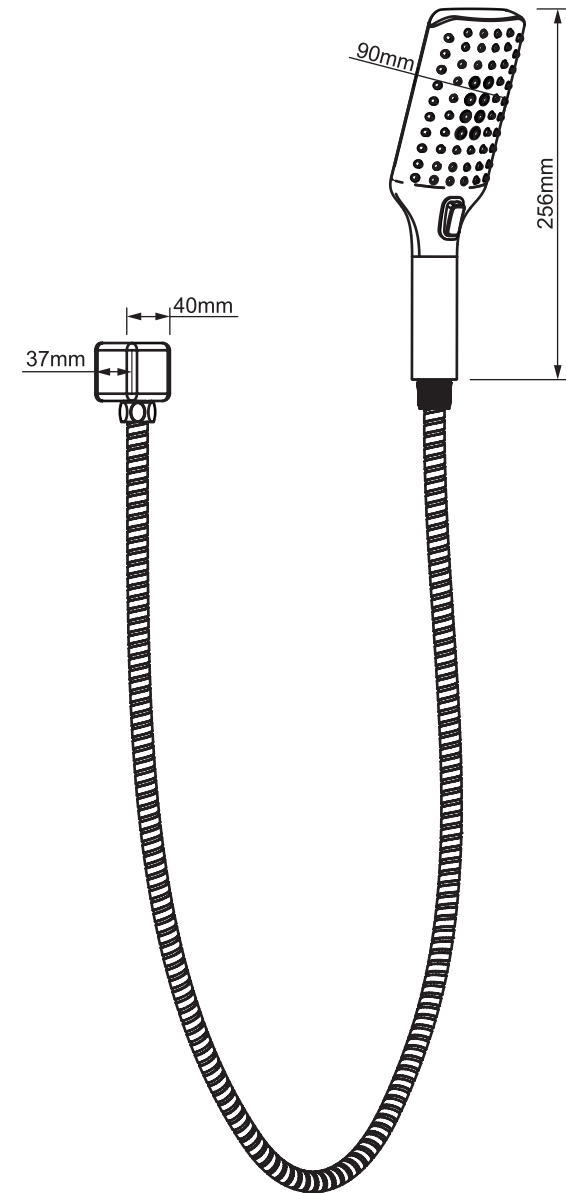

Mondella

RUMBA
MODERN MINIMALIST

RUMBA

MATTE BLACK
3 FUNCTION HAND
SHOWER SET

ABS shower head

Brass wall connector

**Includes 1.5m stainless steel
shower hose**

Easy to install, no drilling required

* Refer to www.mondella.com.au for full warranty details

MON0776-FLV2
05/08/20

All dimensions in millimetres (mm) and subject to manufacturing tolerances.