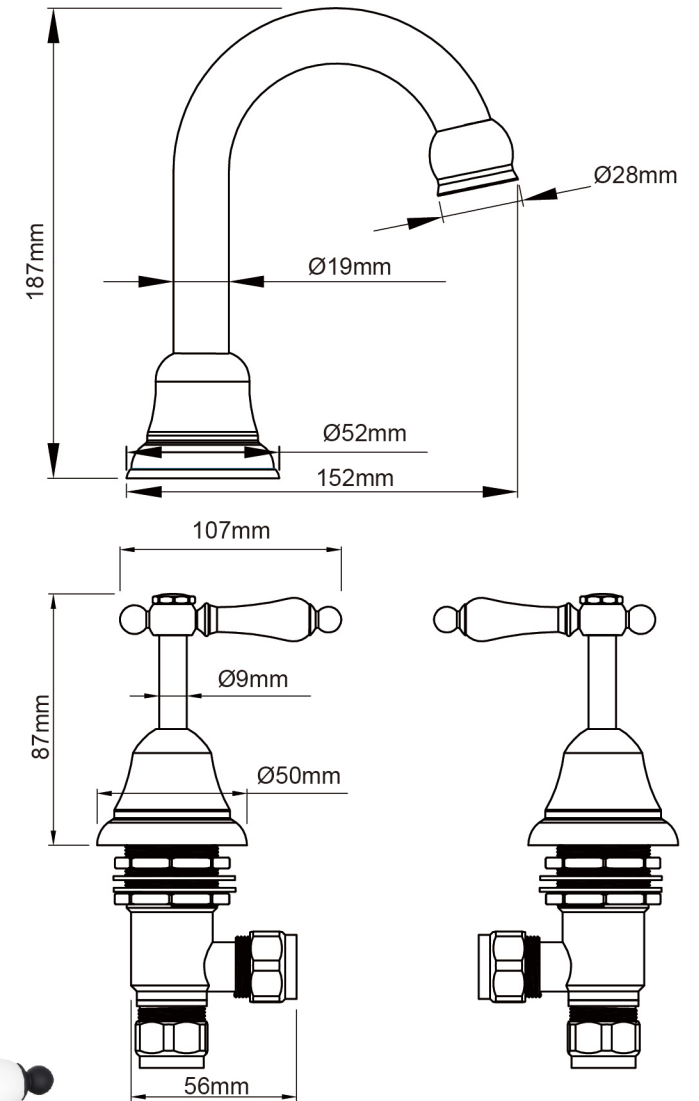

Mondella

MAESTRO
CLASSIC STYLE

MAESTRO LEVER HANDLE BASIN SET

- Matte Black Finish.
- Fitted with 1/4 Turn Ceramic Disc Valves.
- Functional Low Maintenance Tapware.
- Manufactured to Australian Standards AS/NZS3718, Watermark 70050 DR ApprovalMark.
- Fitted with Approved Water Saving Devices. WELS Lic no. 1101.

Item Number: 5004207

AS/NZS3718
WM70050 DR
ApprovalMark

10 YEAR WARRANTY*

* refer to www.mondella.com.au for full warranty details

5004207-FLV1
01/06/18

All dimensions in millimetres (mm) and subject to manufacturing tolerances.