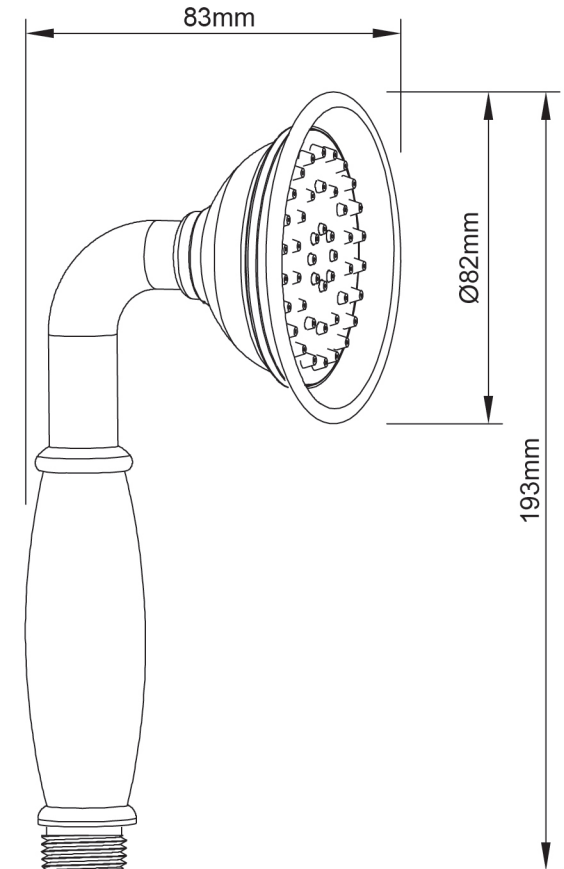

Mondella

MAESTRO
CLASSIC STYLE

MAESTRO SINGLE FUNCTION HAND PIECE

- Single Function Hand Shower.
- White and Chrome Finish.

Item Number: 5004255

WaterMark
AS/NZS 3682 Lic WMKT21832
ApprovalMark

9 litres per minute

In accordance with AS/NZS 6400

Licence No. 1101
Kinect Sourcing Group Ltd

10 YEAR WARRANTY*

5004255-FLV1
02/02/18

* refer to www.mondella.com.au for full warranty details

All dimensions in millimetres (mm) and subject to manufacturing tolerances.