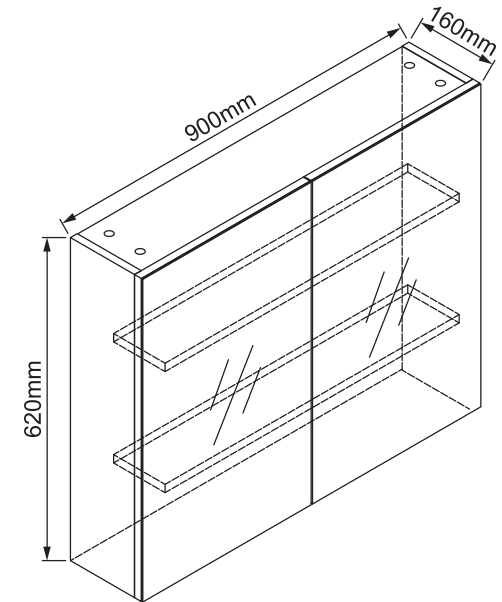

Mondella

ROCOCO
SQUARE FLAIR

ROCOCO

WHITE

900MM SHAVING CABINET LED

900mm W x 620mm H x 160mm D

MDF and particle board construction

Gloss white finish

Mirrored soft close doors

Internal adjustable shelves

Includes wall fixing kit

Item Number: 0184832
MON0911

10
YEAR
WARRANTY*

* refer to www.mondella.com.au for full warranty details

MON0911-FLV1
19/08/20

All dimensions in millimetres (mm) and subject to manufacturing tolerances.