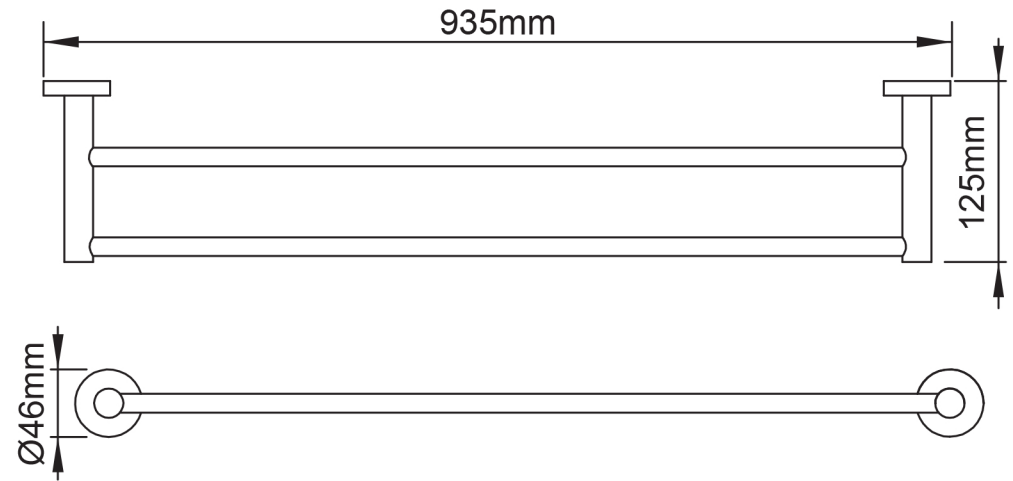

Mondella

RESONANCE
TIMELESS ALLURE

RESONANCE

MATTE BLACK

935MM
DOUBLE TOWEL RAIL

935mm W x 46mm H x 125mm D

Metal construction

Item Number: 0115761
MON0651

10 YEAR WARRANTY*

0115761-FLV1
20/06/19

* refer to www.mondella.com.au for full warranty details

All dimensions in millimetres (mm) and subject to manufacturing tolerances.