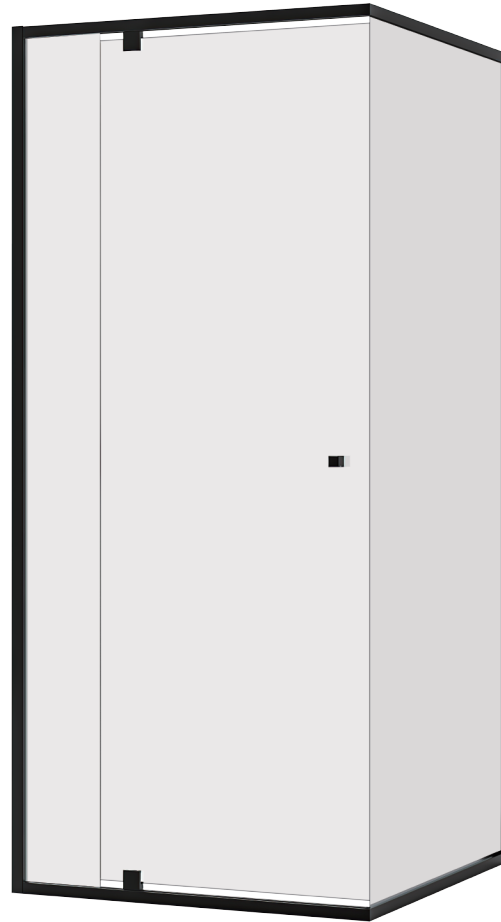

Mondella

SEMI-FRAMELESS SHOWER SCREEN

1830mm H x 860-875mm W
x 860-875mm D

6mm toughened safety glass
AS/NZS 2208

Matte black aluminium frame

Matte black zinc alloy handle

Matte black plastic pivot hinges

Pivoting door,
left or right side option

Item Number: 0294821
MON1144

10 YEAR WARRANTY*

* refer to www.mondella.com.au for full warranty details

All dimensions in millimetres (mm) and subject to manufacturing tolerances.