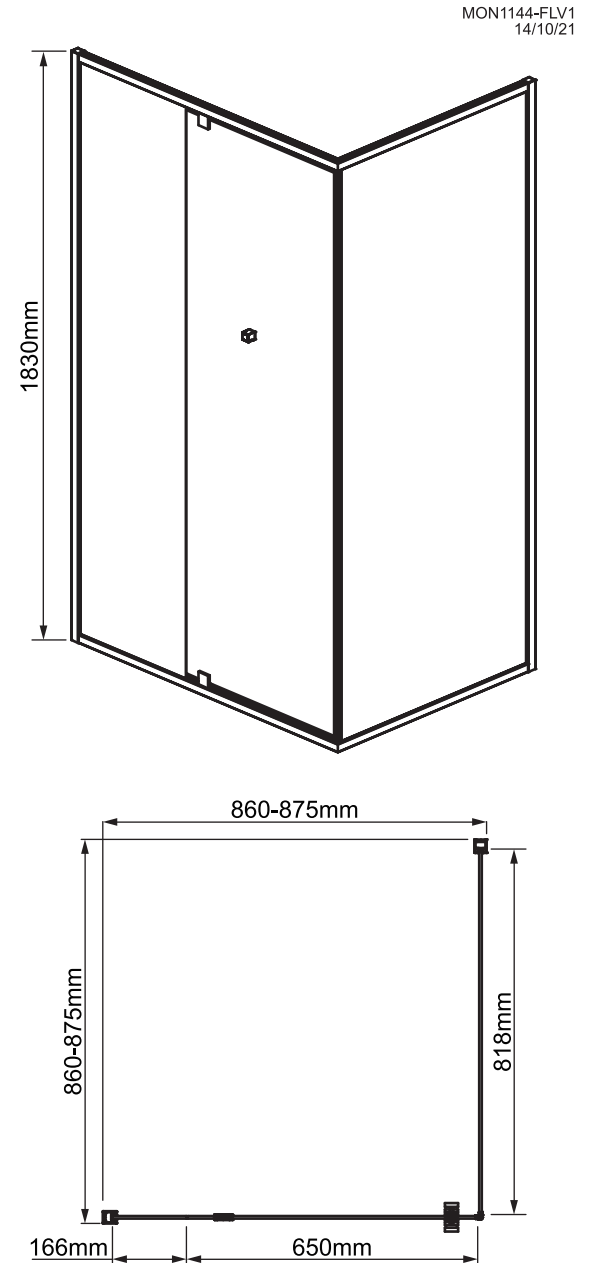

Mondella

SEMI-FRAMELESS SHOWER SCREEN

1830mm H x 860-875mm W
x 860-875mm D

6mm toughened safety glass
AS/NZS 2208

Matte black aluminium frame

Matte black zinc alloy handle

Matte black plastic pivot hinges

Pivoting door,
left or right side option

Item Number: 0294821
MON1144

10 YEAR WARRANTY*

* refer to www.mondella.com.au for full warranty details

All dimensions in millimetres (mm) and subject to manufacturing tolerances.