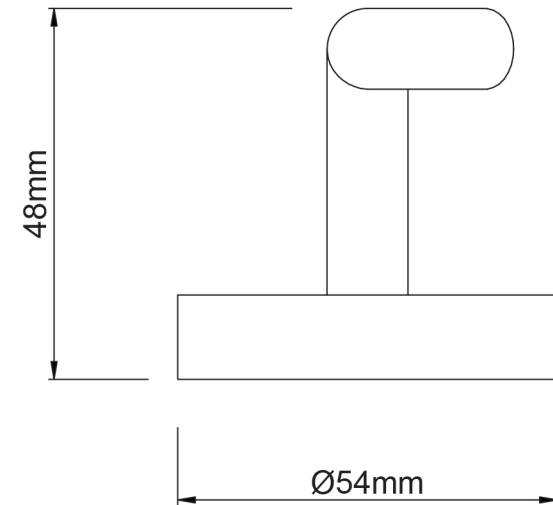

Mondella

RESONANCE
TIMELESS ALLURE

RESONANCE

MATTE BLACK
DOUBLE ROBE HOOK

Metal construction

Item Number: 0115739
MON0660

10
YEAR
WARRANTY*

0115739-FLV1
20/06/19

* refer to www.mondella.com.au for full warranty details

All dimensions in millimetres (mm) and subject to manufacturing tolerances.