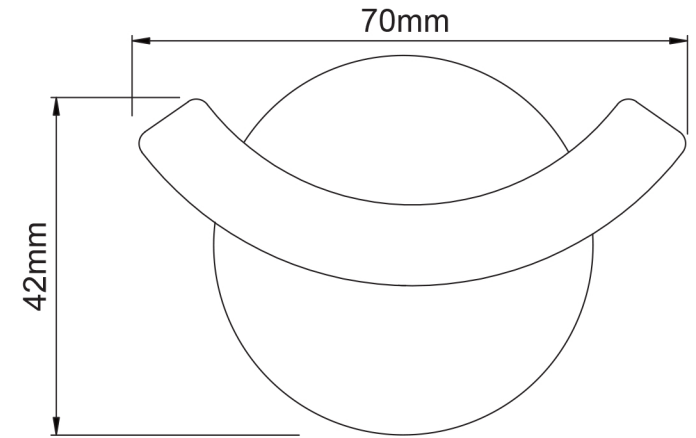

Mondella

RESONANCE
TIMELESS ALLURE

RESONANCE

MATTE BLACK
DOUBLE ROBE HOOK

Metal construction

Item Number: 0115739
MON0660

10
YEAR
WARRANTY*

0115739-FLV1
20/06/19

* refer to www.mondella.com.au for full warranty details

All dimensions in millimetres (mm) and subject to manufacturing tolerances.