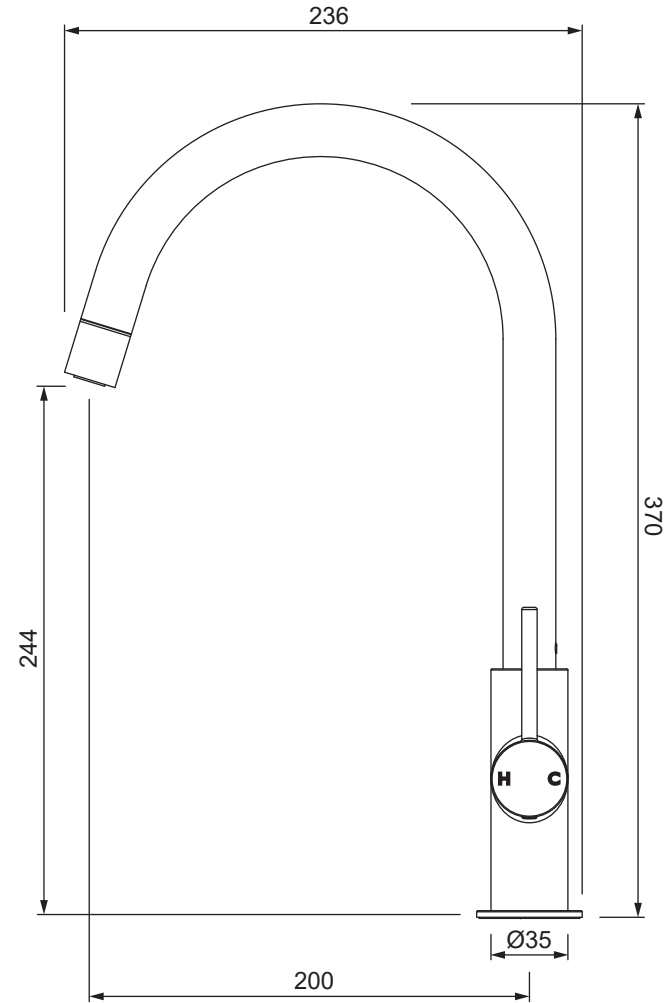

## RESONANCE COLLECTION

SIDE LEVER DUAL FUNCTION SINK  
MIXER MATTE BLACK

25mm Cartridge  
Pin Lever Handle  
Lead Free Construction

ITEM NO:  
MON1730  
0684133

**10**  
YEAR  
WARRANTY

All dimensions in millimetres (mm) and subject to manufacturing tolerances.