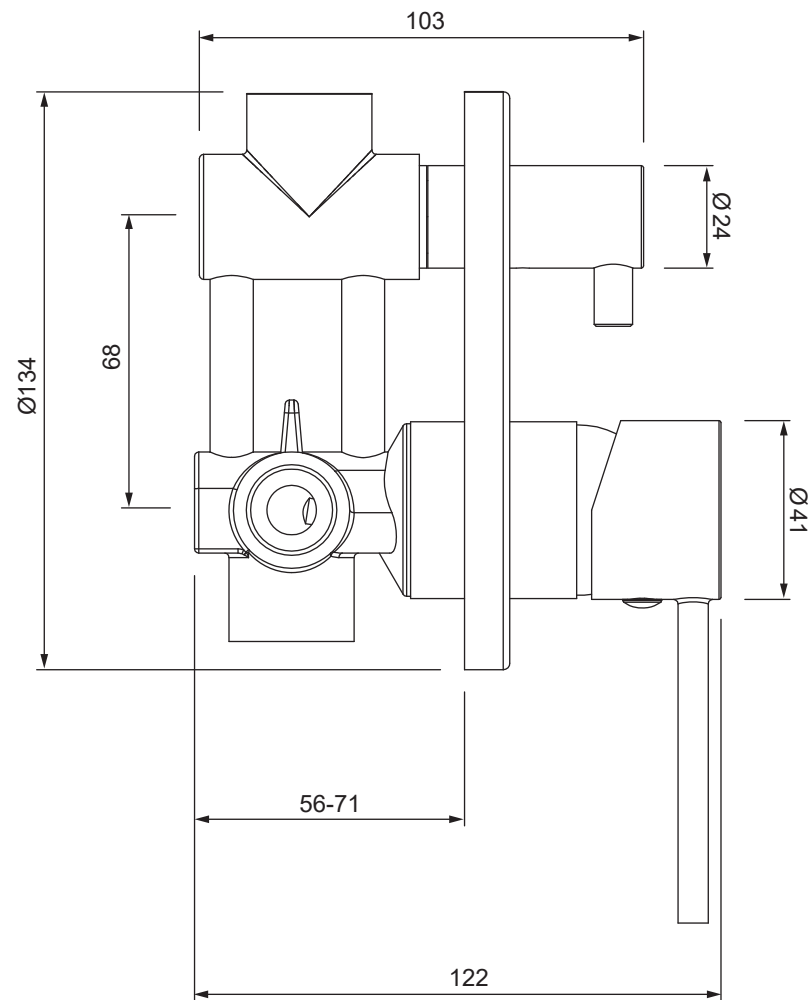

Mondella

RESONANCE COLLECTION

DIVERTER SHOWER MIXER
BRUSHED NICKEL

35mm Cartridge

134mm Slide Flange

Lead Free Construction

ITEM NO:
MON1753
0683875

10
YEAR
WARRANTY

All dimensions in millimetres (mm) and subject to manufacturing tolerances.