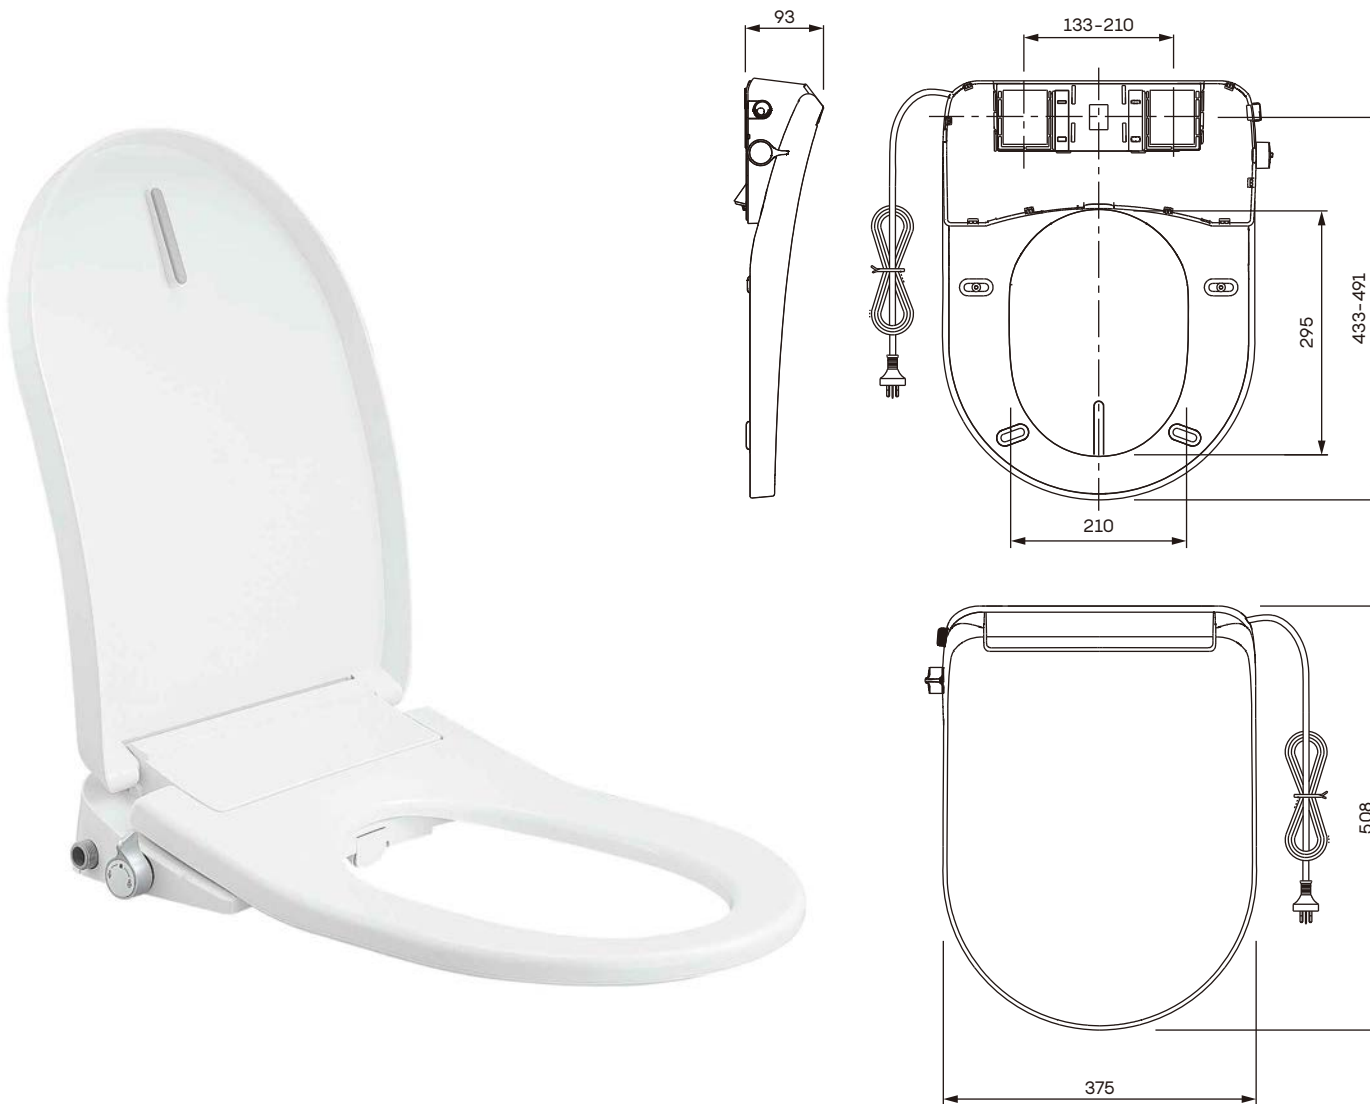

## CLASSIC SMART BIDET TOILET SEAT

Soft-closing seat and lid

Item No: EVK-0998-MCE

- 508 mm L x 375mm W x 93 mm H
- Three cleaning modes: posterior, feminine and massage
- Anti-bacterial coating and self-cleaning nozzle
- Three water temperatures

Dimensions in millimetres (mm) and subject to manufacturing tolerances