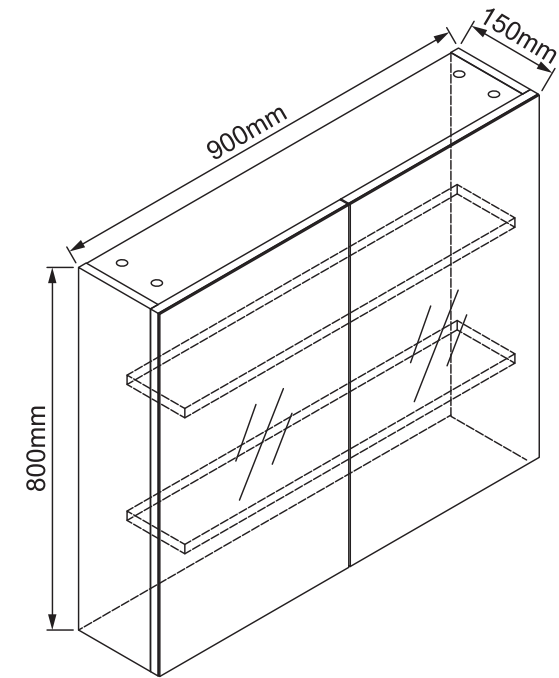

Mondella

ROCOCO
SQUARE FLAIR

ROCOCO

WHITE

900MM SHAVING CABINET SLIM

900mm W x 800mm H x 150mm D

MDF and particle board construction

Slim line design

White gloss finish

Mirrored soft close doors

Internal adjustable shelves

Includes wall fixing kit

Item Number: 0184830
MON0909

10
YEAR
WARRANTY*

* refer to www.mondella.com.au for full warranty details

MON0909-FLV1
19/08/20

All dimensions in millimetres (mm) and subject to manufacturing tolerances.