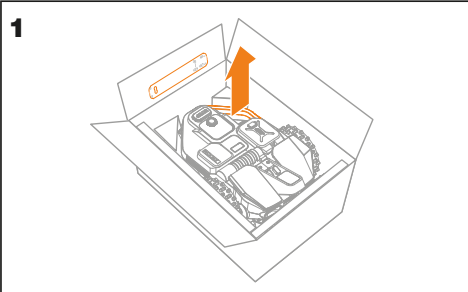

**WORX**  
it's your nature

Get started

MANUAL

VIDEO

App

**In the box**

**Landroid Vision**

**Power on 1**

**2**

**3**

**Start-up 1**

**2**

**Go to charge 1**

**STOP**

**3**

**Multi-zone 1**