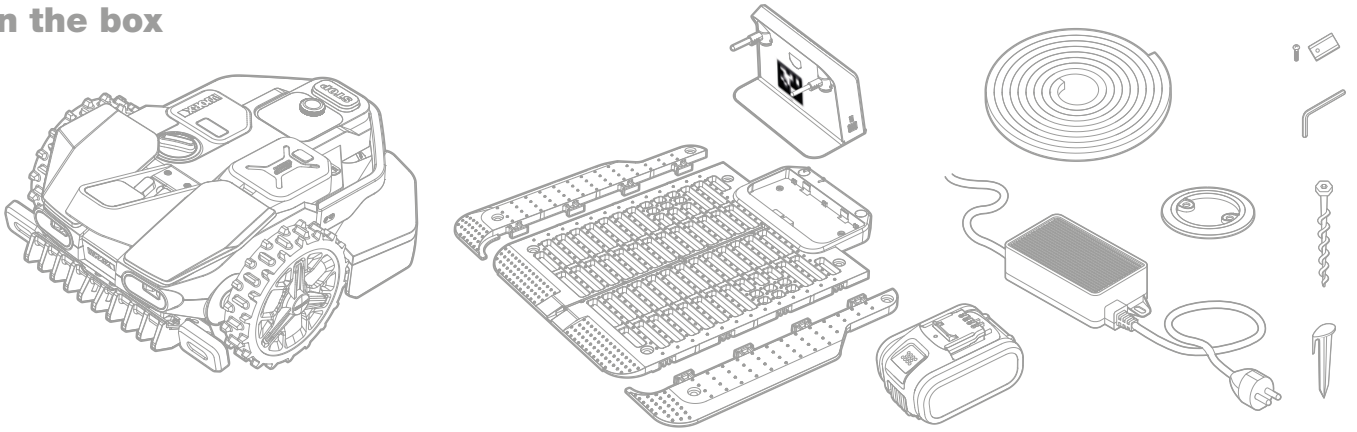

**WORX**  
it's your nature

Get started

MANUAL

VIDEO

App

**In the box**

**Landroid Vision**

**Power on 1**

**2**

**3**

**Start-up 1**

**2**

**Go to charge 1**

**STOP**

**3**

**Multi-zone 1**