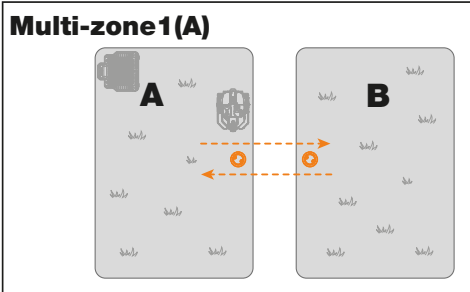

**WORX**  
it's your nature

Get started

MANUAL

VIDEO

App

**In the box**

**Landroid Vision**

**Power on 1**

**2**

**3**

**Start-up 1**

**2**

**Go to charge 1**

**STOP**

**3**

**Multi-zone 1**