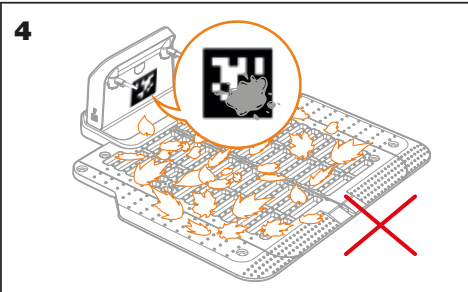

**WORX**  
it's your nature

Get started

MANUAL

VIDEO

App

**In the box**

**Landroid Vision**

**Power on 1**

**2**

**3**

**Start-up 1**

**2**

**Go to charge 1**

**STOP**

**3**

**Multi-zone 1**