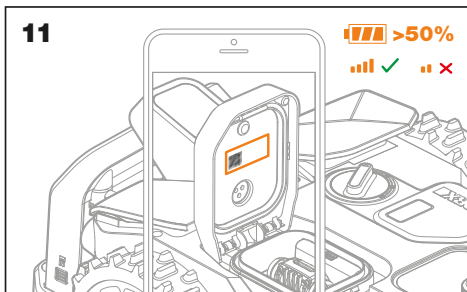

**WORX**  
it's your nature

Get started

MANUAL

VIDEO

App

**In the box**

**Landroid Vision**

**Power on 1**

**2**

**3**

**Start-up 1**

**2**

**Go to charge 1**

**STOP**

**3**

**Multi-zone 1**