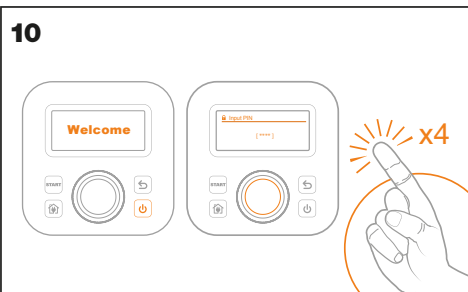

**WORX**  
it's your nature

Get started

MANUAL

VIDEO

App

**In the box**

**Landroid Vision**

**Power on 1**

**2**

**3**

**Start-up 1**

**2**

**Go to charge 1**

**STOP**

**3**

**Multi-zone 1**