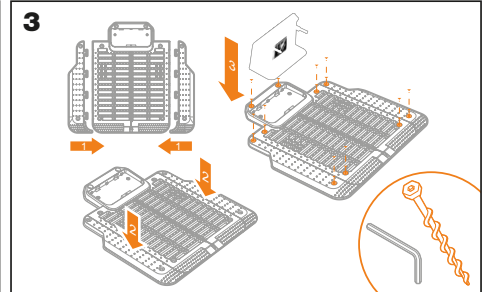

**WORX**  
it's your nature

Get started

MANUAL

VIDEO

App

**In the box**

**Landroid Vision**

**Power on 1**

**2**

**3**

**Start-up 1**

**2**

**Go to charge 1**

**STOP**

**3**

**Multi-zone 1**