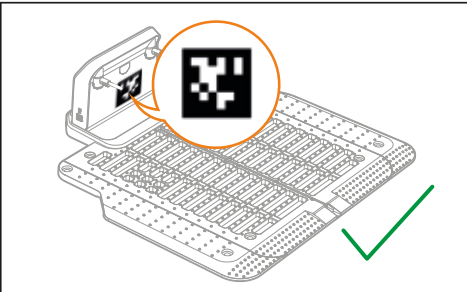

**WORX**  
it's your nature

Get started

MANUAL

VIDEO

App

**In the box**

**Landroid Vision**

**Power on 1**

**2**

**3**

**Start-up 1**

**2**

**Go to charge 1**

**STOP**

**3**

**Multi-zone 1**