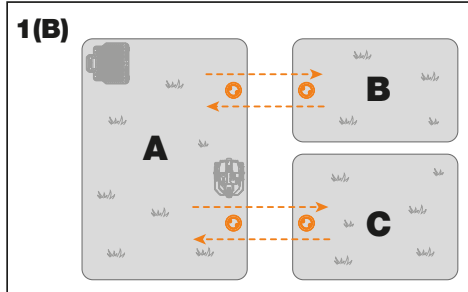

**WORX**  
it's your nature

Get started

MANUAL

VIDEO

App

**In the box**

**Landroid Vision**

**Power on 1**

**2**

**3**

**Start-up 1**

**2**

**Go to charge 1**

**STOP**

**3**

**Multi-zone 1**