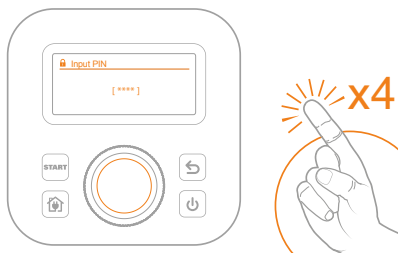

**WORX**  
it's your nature

Get started

MANUAL

VIDEO

App

**In the box**

**Landroid Vision**

**Power on 1**

**2**

**3**

**Start-up 1**

**2**

**Go to charge 1**

**STOP**

**3**

**Multi-zone 1**