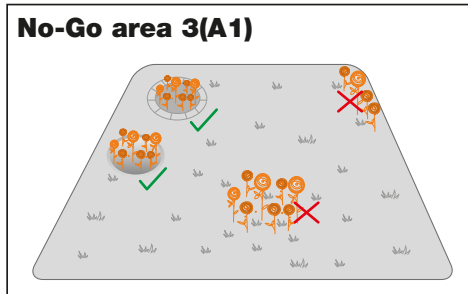

**WORX**  
it's your nature

Get started

MANUAL

VIDEO

App

**In the box**

**Landroid Vision**

**Power on 1**

**2**

**3**

**Start-up 1**

**2**

**Go to charge 1**

**STOP**

**3**

**Multi-zone 1**