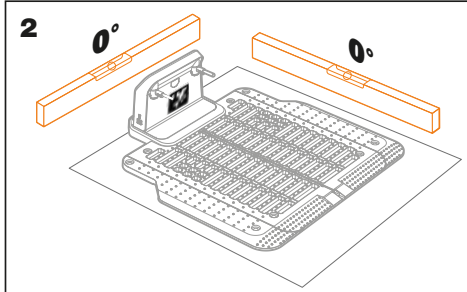

**WORX**  
it's your nature

Get started

MANUAL

VIDEO

App

**In the box**

**Landroid Vision**

**Power on 1**

**2**

**3**

**Start-up 1**

**2**

**Go to charge 1**

**STOP**

**3**

**Multi-zone 1**