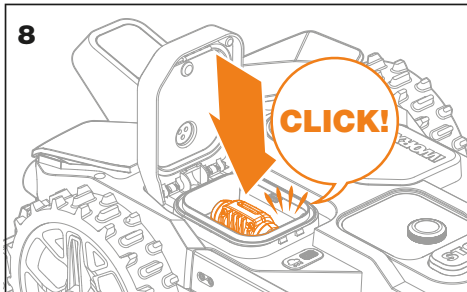

**WORX**  
it's your nature

Get started

MANUAL

VIDEO

App

**In the box**

**Landroid Vision**

**Power on 1**

**2**

**3**

**Start-up 1**

**2**

**Go to charge 1**

**STOP**

**3**

**Multi-zone 1**