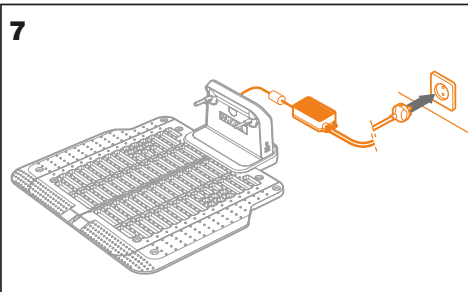

**WORX**  
it's your nature

Get started

MANUAL

VIDEO

App

**In the box**

**Landroid Vision**

**Power on 1**

**2**

**3**

**Start-up 1**

**2**

**Go to charge 1**

**STOP**

**3**

**Multi-zone 1**