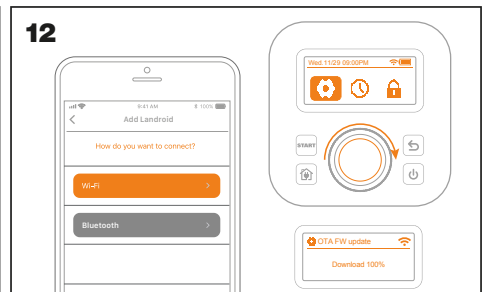

**WORX**  
it's your nature

Get started

MANUAL

VIDEO

App

**In the box**

**Landroid Vision**

**Power on 1**

**2**

**3**

**Start-up 1**

**2**

**Go to charge 1**

**STOP**

**3**

**Multi-zone 1**