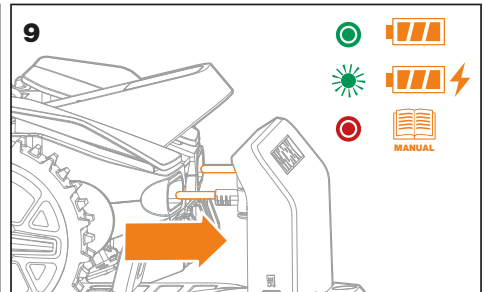

**WORX**  
it's your nature

Get started

MANUAL

VIDEO

App

**In the box**

**Landroid Vision**

**Power on 1**

**2**

**3**

**Start-up 1**

**2**

**Go to charge 1**

**STOP**

**3**

**Multi-zone 1**