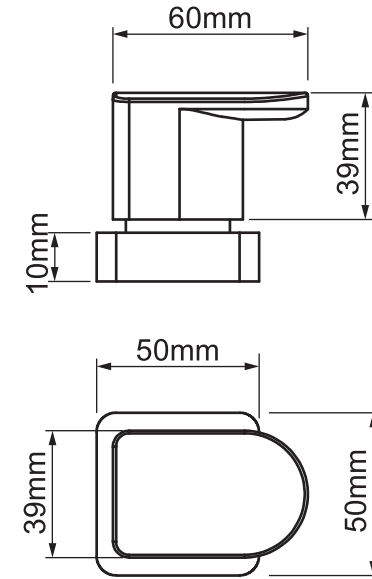

Mondella

RUMBA
MODERN MINIMALIST

RUMBA

CHROME WALL TOP ASSEMBLY

Fitted with 1/4 turn
ceramic disc valves

A distinctive bold design blending
practicality and style

Manufactured to Australian
standards AS/NZS3718,
WM70050 DR ApprovalMark

Item Number: 0134849
MON0786

AS/NZS3718
WM70050 DR
ApprovalMark

10 YEAR WARRANTY*

* refer to www.mondella.com.au for full warranty details

MON0786-FLV1
20/04/20

All dimensions in millimetres (mm) and subject to manufacturing tolerances.