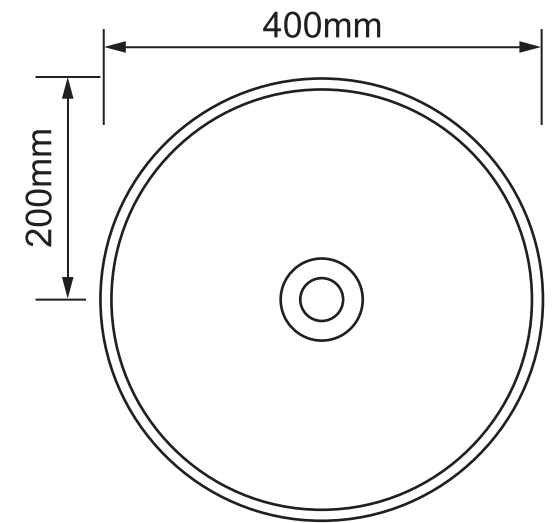

Mondella

RUMBA
MODERN MINIMALIST

RUMBA

MATTE GREY
ROUND VITREOUS
CHINA BASIN

400mm W x 400mm D x 140mm H

Above counter basin without overflow

Suits 32mm waste (not included)

Item Number: 0205470
MON1015

10
YEAR
WARRANTY*

MON1015-FLV1
02/11/20

* Refer to www.mondella.com.au for full warranty details

All dimensions in millimetres (mm) and subject to manufacturing tolerances.