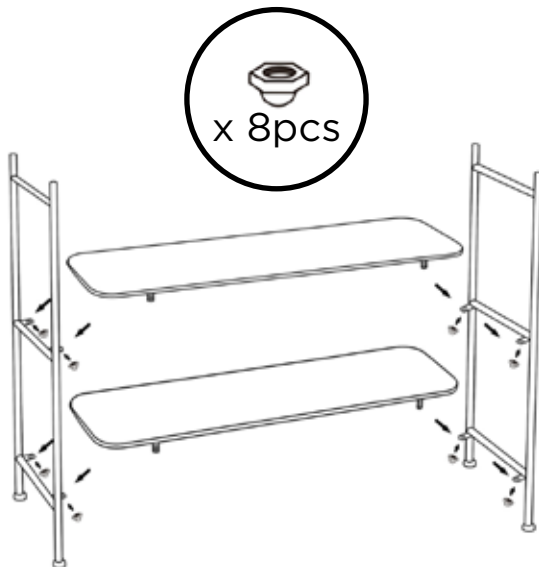

DAPHNE Metal Planting Station

1.

2.

3.

NOTE: To avoid possible twisting of frame,
do not tighten screws completely
until fully assembled.

MADE IN CHINA

www.brunnings.com.au

BRUNNINGS IMPORT EXPORT
3/19-23 CLARINDA ROAD
OAKLEIGH SOUTH VIC 3167