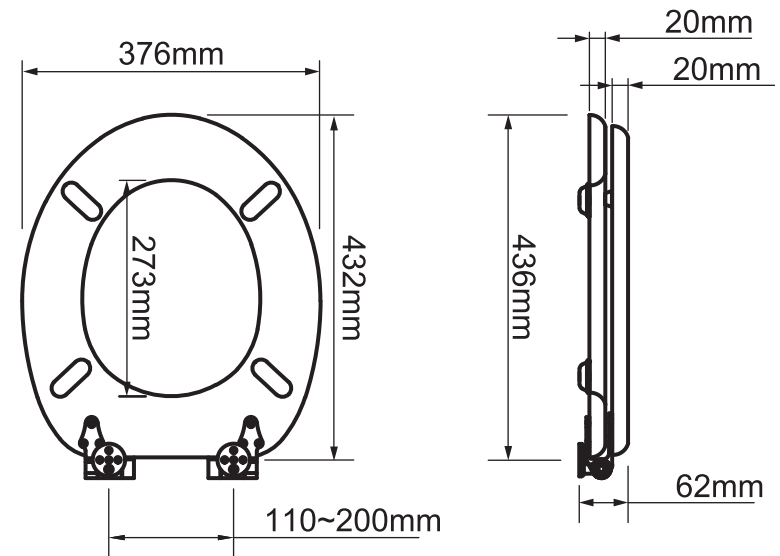

## COLONIAL OAK O-SHAPE TOILET SEAT

432mm L x 376mm W

Solid wood

Soft close

Adjustable hinge fixing

Easy to install – bottom fixing

Item Number: 0314314  
MON1231

# 10 YEAR WARRANTY\*

MON1231-FLV1  
01/07/22

\* refer to [www.mondella.com.au](http://www.mondella.com.au) for full warranty details

All dimensions in millimetres (mm) and subject to manufacturing tolerances.