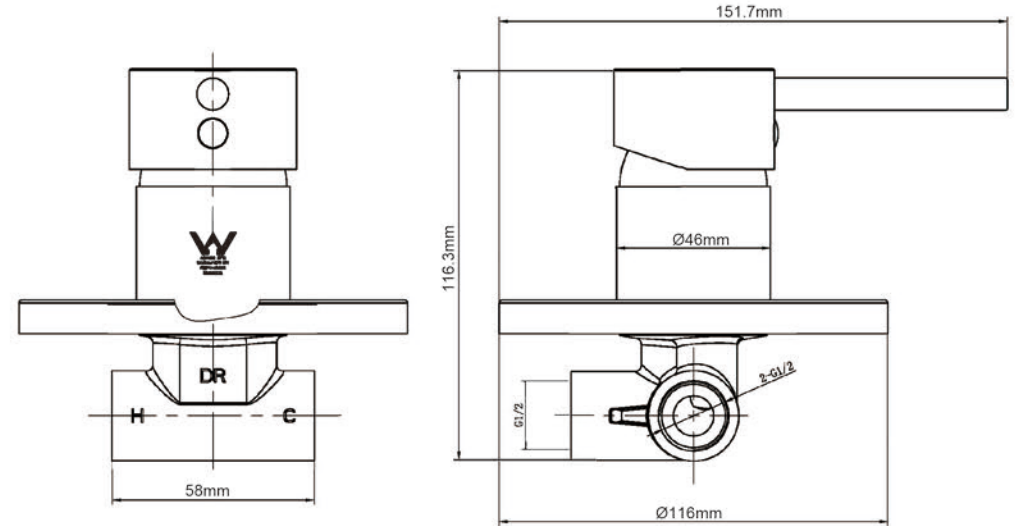

Mondella

RESONANCE
TIMELESS ALLURE

RESONANCE PIN LEVER SHOWER MIXER

- Matte Black Finish.
- 40mm Cartridge.
- 115mm Backing Plate.
- Manufactured to Australian Standards AS/NZS3718, WMKA21979 DR ApprovalMark.

Item Number: 5004306

10 YEAR WARRANTY*

* Refer to www.mondella.com.au for full warranty details

5004306-FLV3
12/07/18

All dimensions in millimetres (mm) and subject to manufacturing tolerances.