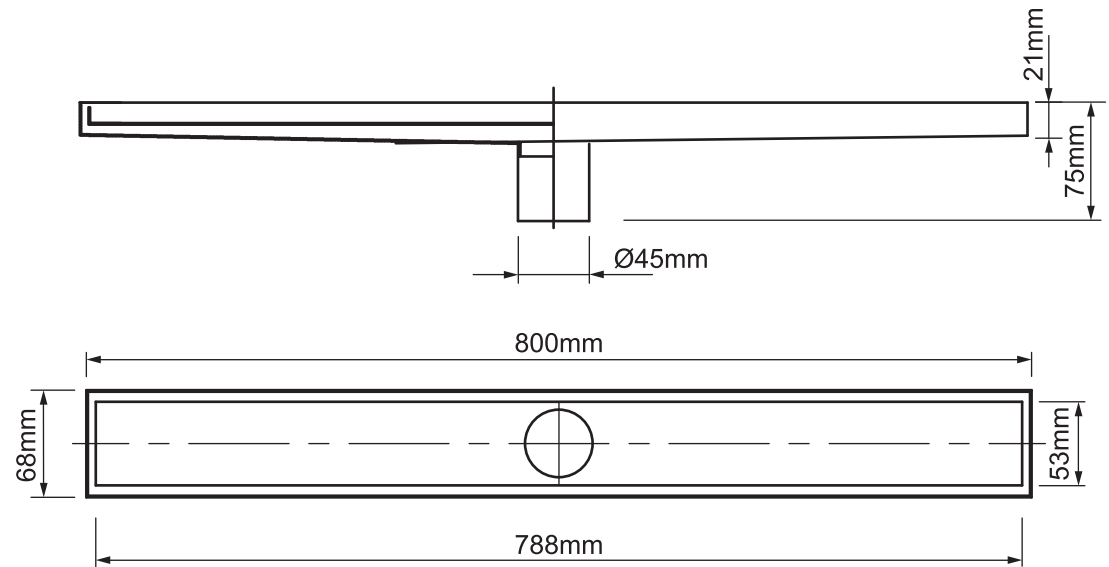

Mondella

RUMBA

MODERN MINIMALIST

RUMBA

STAINLESS STEEL 800MM TILE INSERT FLOOR GRATE

800mm x 68mm rectangular top

Suits up to 10mm tile thickness

316 marine grade stainless steel

Modern design

Removable grate

Centre waste outlet

Item Number: 0310950
MON1131

ATS 5200.040
WM74587
ApprovalMark

10
YEAR
WARRANTY*

MON1131-FLV1
28/03/22

* refer to www.mondella.com.au for full warranty details

All dimensions in millimetres (mm) and subject to manufacturing tolerances.