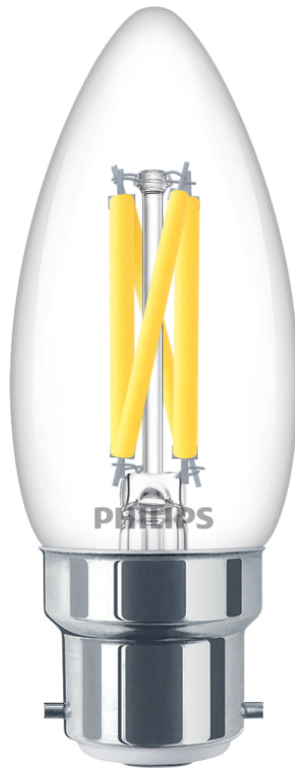

PHILIPS

Candle & Lustre
(Dimmable)

LED

3.5W-40(GLS 49, CFL 8,
halogen 33)W

B22

Warm White

Dimming

8719514377318

Experience dimmable, warm white LED light

Philips LED clear candles provide a beautiful, sparkling light effect and an exceptionally long life. Beautiful both switched on and off, this light bulb is the perfect match for chandelier fixtures with small (E14) fittings.

Perfect for decorative fixture

Modern lighting in Philips LED candles for use in decorative fixtures such as in chandeliers, ceiling fans, vanity strips, and post lights.

Specifications

Bulb characteristics

- Dimmable: Only with specific dimmers
- Intended use: Indoor
- Lamp shape: Non directional candle
- Socket: B22
- Technology: LED
- Type of glass: Clear

Bulb dimensions

- Height: 9.4 cm
- Weight: 0.018 kg
- Width: 3.5 cm