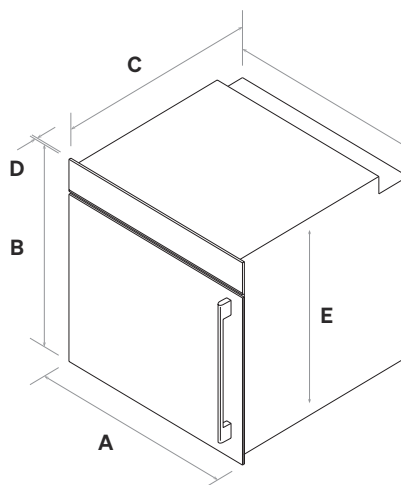

Physical 594 × 569.5 × 594

WEIGHT (KG)

Net: 32.5 Gross: 37

INSTALLATION

Underbench or Wall Tower Installation

POWER REQUIREMENTS

Power Connection 15 Amp, Plug

Rated Voltage 220–240V

Note: See the user manual for detailed ventilation and installation details

DIMENSIONS (MM)

A	594	B	594	C	569.5
D	26.5	E	567.5		

MINIMUM INSIDE CAVITY (MM)

W	595	D	560
H	595		