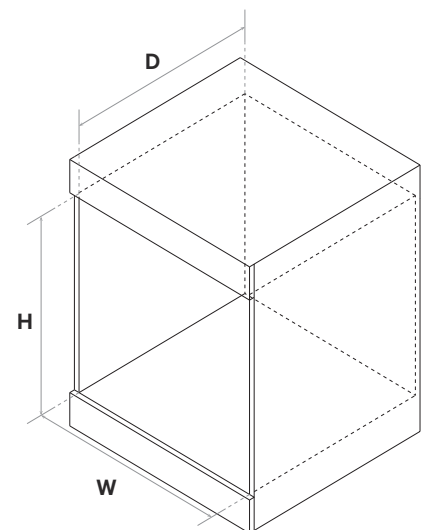

ACCESSORIES

2 × Chrome Wire Shelves

1 × Enamelled Baking Tray

1 × Grill Insert

1 × AirFry Tray

Telescopic Runners (Full Extension)

SIZE, W/D/H (MM)

Packaged 647 × 658 × 660

Physical 594 × 569.5 × 594

WEIGHT (KG)

Net: 32.5 Gross: 37

INSTALLATION

Underbench or Wall Tower Installation

POWER REQUIREMENTS

Power Connection 15 Amp, Plug

Rated Voltage 220–240V

Note: See the user manual for detailed ventilation and installation details

DIMENSIONS (MM)

A	594	B	594	C	569.5
D	26.5	E	567.5		

MINIMUM INSIDE CAVITY (MM)

W	595	D	560
H	595		