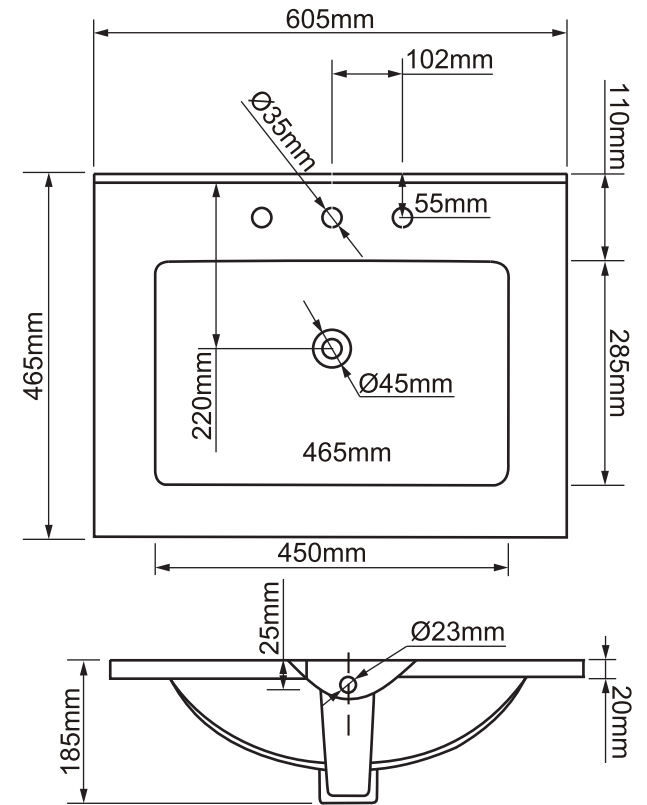

Mondella

ROCOCO
SQUARE FLAIR

ROCOCO

WHITE

600 VANITY BASIN

605mm W x 465mm D x 185mm H

3-tap hole thin edge ceramic basin
with overflow

Suits 32mm waste (not included)

Suits rococo 600 vanity cabinet

Item Number: 0184822
MON0901

10
YEAR
WARRANTY*

MON0901-FLV1
15/12/20

* refer to www.mondella.com.au for full warranty details

All dimensions in millimetres (mm) and subject to manufacturing tolerances.