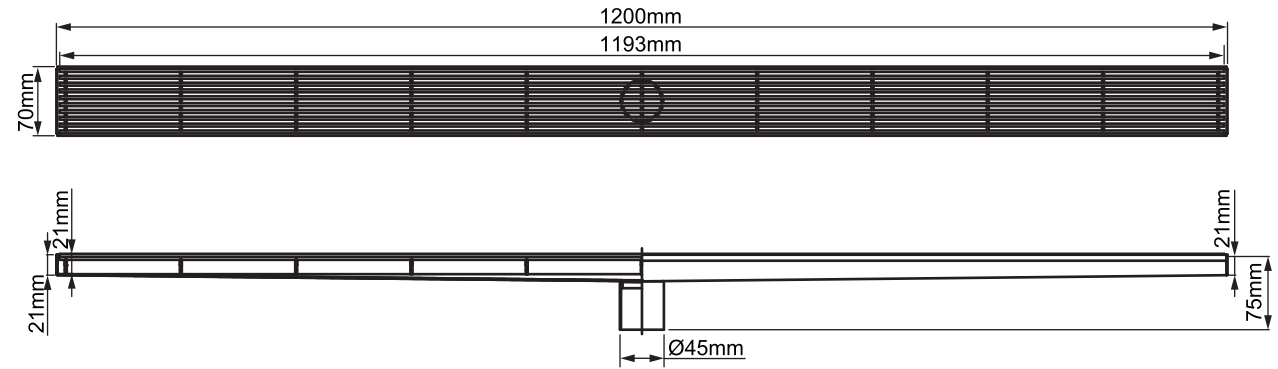

Mondella

STAINLESS STEEL 1200MM RECTANGULAR FLOOR GRATE

1200mm x 70mm rectangular top

316 marine grade stainless steel

Modern mesh design

Centre waste outlet

Item Number: 0317624
MON1219

ATS 5200.040
WM74587
ApprovalMark

10 YEAR WARRANTY*

* refer to www.mondella.com.au for full warranty details

MON1219-FLV1
28/04/22

All dimensions in millimetres (mm) and subject to manufacturing tolerances.