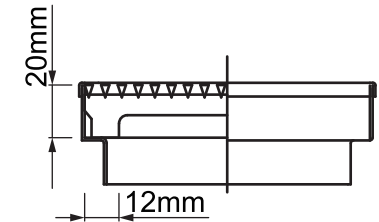

Mondella

STAINLESS STEEL 108MM SQUARE FLOOR GRATE

108mm x 108mm square top

316 marine grade stainless steel

Modern mesh design

Centre waste outlet

Item Number: 0317627
MON1220

ATS 5200.040
WM74587
ApprovalMark

10 YEAR WARRANTY*

* refer to www.mondella.com.au for full warranty details

MON1220-FLV1
28/04/22

All dimensions in millimetres (mm) and subject to manufacturing tolerances.