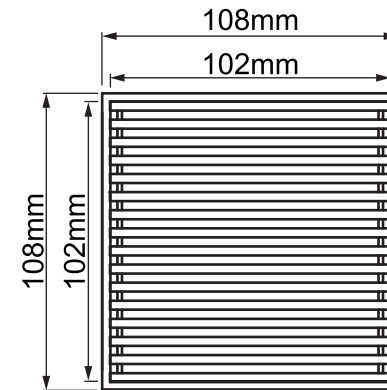

Mondella

STAINLESS STEEL 108MM SQUARE FLOOR GRATE

108mm x 108mm square top

316 marine grade stainless steel

Modern mesh design

Centre waste outlet

Item Number: 0317627
MON1220

ATS 5200.040
WM74587
ApprovalMark

10 YEAR WARRANTY*

* refer to www.mondella.com.au for full warranty details

MON1220-FLV1
28/04/22

All dimensions in millimetres (mm) and subject to manufacturing tolerances.