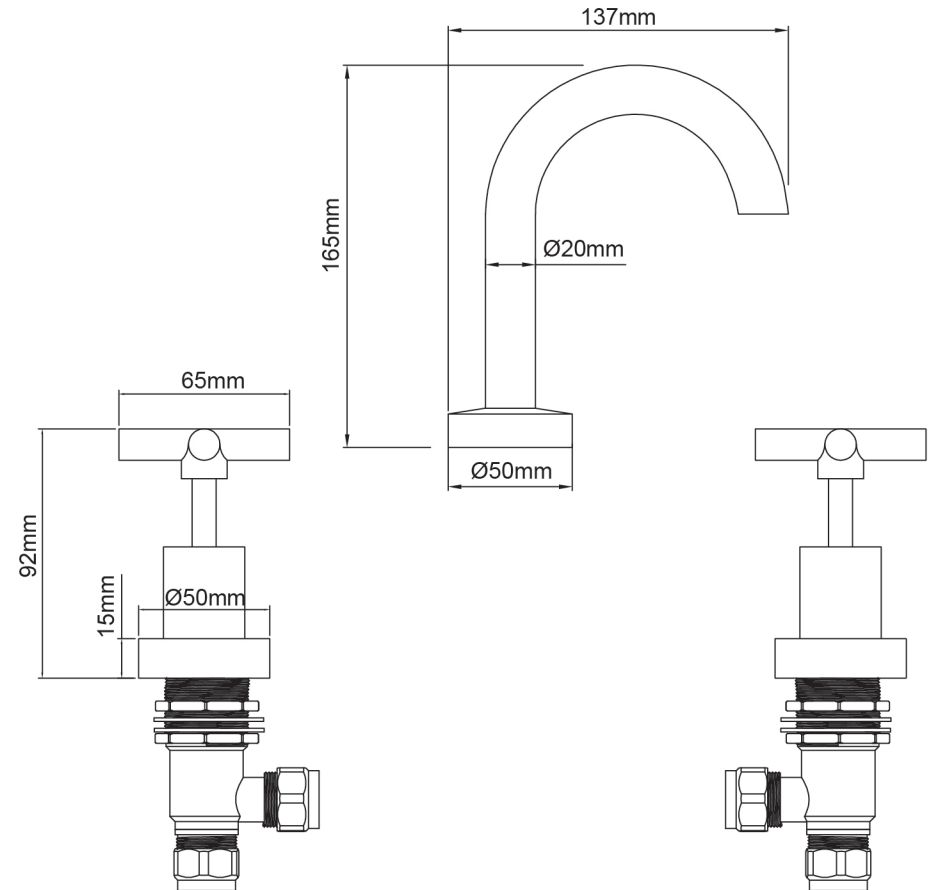

## RESONANCE CERAMIC DISC BASIN SET

- Chrome Plated Finish.
- Fitted with 1/2 Turn Ceramic Disc Valves.
- Contemporary Designer Tapware.
- Manufactured to Australian Standards AS/NZS3718, WM70050 DR ApprovalMark.
- Fitted with Approved Water Saving Devices. WELS Lic No. 1101.

# 10 YEAR WARRANTY\*

5002773-FLV1  
18/07/18

\* refer to [www.mondella.com.au](http://www.mondella.com.au) for full warranty details

All dimensions in millimetres (mm) and subject to manufacturing tolerances.