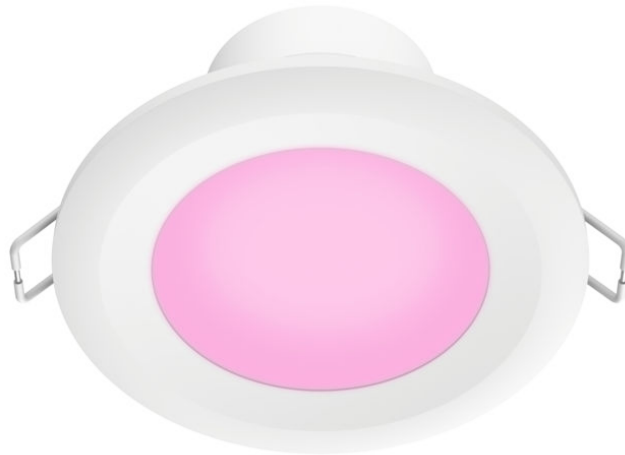

PHILIPS

Downlight

Hue White and color
ambiance

IP 20

LED integrated

Bluetooth control via app

Add Hue bridge to unlock more

8719514344723

Easy smart lighting

Bring color to your home with this 90 mm recessed downlight. With 16 million colors, this light gives your home new personality. Control instantly via Bluetooth in one room or connect to a Hue Bridge to unlock the full suite of features. This downlight offers 800 lumen of bright usable light.

Specifications

Design and finishing

- Color: white
- Material: synthetic & metal

Extra feature/accessory incl.

- 4 light recipes: Yes
- 5 years warranty on the LED module: No
- Adjustable height: No
- Adjustable spot head: No
- Anti rust anti dust: No
- Batteries included: No
- Bi-directional light beams: No
- Candle light effect: No
- Centerpiece: No
- Charger base included: No
- Choose your color: Yes
- Clamp included: No
- click!FIX mounting: No
- Color changing (LED): Yes
- Color changing (PowerLED): Yes
- compatible with all dimmers: No
- Compatible with most dimmers: No
- Day-and-night sensor: No
- Defined light beams: No
- Diffused light effect: Yes
- Dimmable: Yes
- Dimmable with Hue app and switch: Yes
- Dimmable with remote control: Yes
- Dimmer and on/off switch on article: No
- Dimmer on article: No
- Double on/off on article: No
- E26 Socket adapter: No
- Easy bulb swap: No
- FFP - Frustration Free Pack: Yes
- Flexible arm: No
- Fluorescent lamp(s) included: No
- Halogen lamp(s) included: No
- Hue bridge included: No
- Hue Switch: No
- Hue Switch Included: No
- LED integrated: Yes
- LED lamp(s) included: No
- Motion sensor: No
- On/off switch on article: No
- Perfectly suited for ambiance creation: Yes
- Perfectly suited for orientation lighting: No
- Perfectly suited for wall and ceiling installation: Yes
- Photometric data available: Yes
- Pivotal arm(left-right): No
- Pivotal head (left-right): No