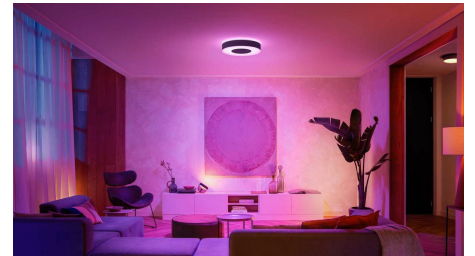

Set the right mood with warm to cool white light

These bulbs and light fixtures offer different shades of warm to cool white light. With complete dimmability from bright to low nightlights, you can tune your lights to the perfect shade and brightness of light for your daily needs.

Get the perfect light recipes for your daily activities

Make your day easier and more pleasant with four preset light recipes handcrafted especially for your daily tasks: Energize, Concentrate, Read, and Relax. The two cool-toned scenes, Energize and Concentrate, help you get going in the morning or keep your focus, while the warmer scenes of Read and Relax help support comfortable reading or calm a busy mind.

Unlock full suite of smart light features with Hue Bridge

Add a Hue Bridge (sold separately) to your smart lights to experience the full suite of Philips Hue features. With a Hue Bridge, you can add up to 50 smart lights to control throughout your home. Create routines to automate your entire smart home lighting setup. Control your lights while away from home or add accessories such as motion sensors and smart switches.

Create a personalized experience with colorful smart light

Use millions of colors of light to transform any room in your home, instantly creating a unique atmosphere. With the touch of a button, you can transform your living room with a pink glow or light your entire home in vibrant colors to turn any night at home into a personalized party.