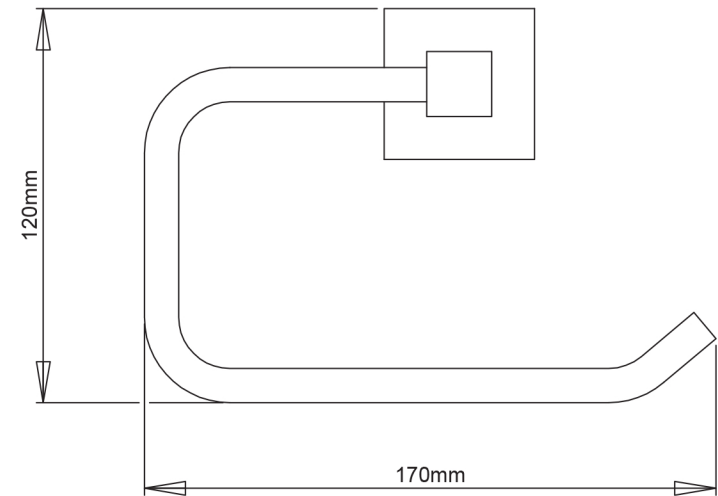

Mondella

ROCOCO
SQUARE FLAIR

ROCOCO MATTE BLACK TOILET ROLL HOLDER

Metal construction

Item Number: 0115748
MON0670

10 YEAR WARRANTY*

0115748-FLV1
18/06/19

* refer to www.mondella.com.au for full warranty details

All dimensions in millimetres (mm) and subject to manufacturing tolerances.