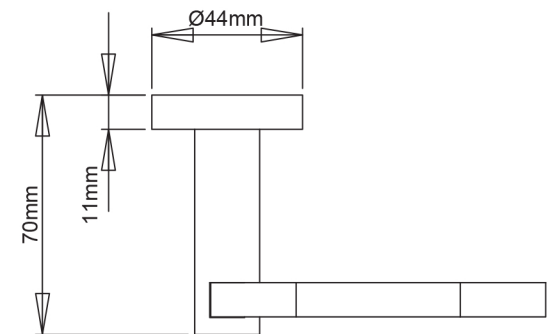

Mondella

ROCOCO
SQUARE FLAIR

ROCOCO MATTE BLACK TOILET ROLL HOLDER

Metal construction

Item Number: 0115748
MON0670

10 YEAR WARRANTY*

0115748-FLV1
18/06/19

* refer to www.mondella.com.au for full warranty details

All dimensions in millimetres (mm) and subject to manufacturing tolerances.