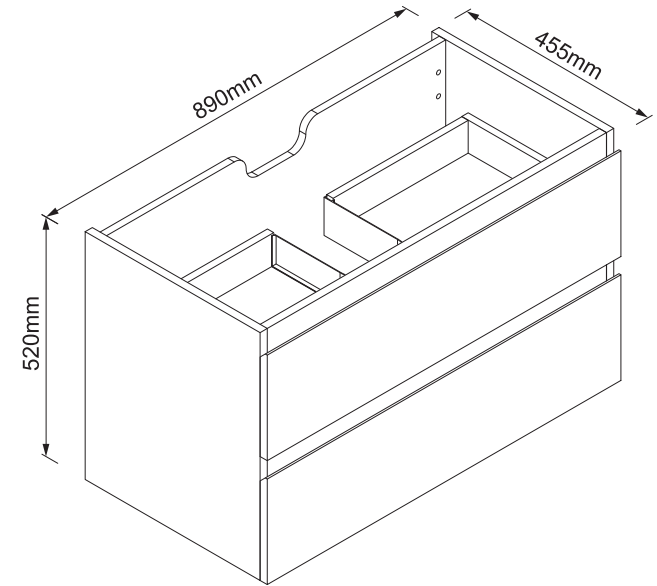

## ROCOCO

**WHITE**

900 WALL HUNG  
VANITY CABINET ONLY

**890mm W x 520mm H x 455mm D**

**MDF & particle board cabinet**

**Soft close drawers**

**White gloss finish**

**Suits rococo 900 vanity basin**

Item Number: 0184820  
MON0899

**10**  
**YEAR**  
**WARRANTY\***

MON0899-FLV1  
19/08/20

\* refer to [www.mondella.com.au](http://www.mondella.com.au) for full warranty details

All dimensions in millimetres (mm) and subject to manufacturing tolerances.